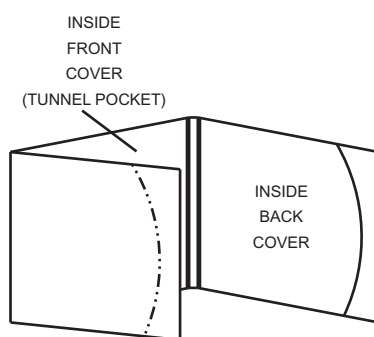

18.906"

4.906"

4.938"

1"

10.844"

Inner Right Panel

Inner Left Panel

BACK COVER

FRONT COVER

***When doing an inside print, the template should be flipped over horizontally (end-to-end) for that side.**

No Ink in grey areas

1"

5.5"

.25"

5.5"

.188"

5.469"

1"

Coral Graphics

Coral Graphics • 4700 Commerce Crossings Drive
 Louisville, KY 40229 • Tel: (502) 962-5466 • Fax: (502) 962-9023

Customer: _____
 Design#: CL069
 Blank Size: 18.906" x 10.844"
 Final Size: 5.5" x .25" spine x 4.938"
 Style: CD 6 panel disc-tunnel-disc Softpak no notches
 Stock: 016 or 018
 Multi-Die#: _____
 Project: _____
 Date: 12/7/17