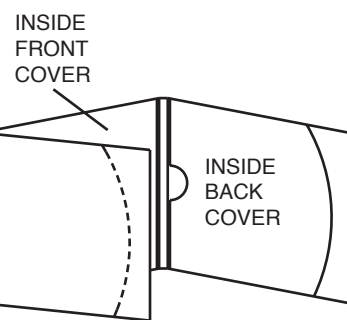

18.906"

4.906"

10.844"

4.938"

1"

Inner Right Panel

Inner Left Panel

BACK COVER

FRONT COVER

***When doing an inside print, the template should be flipped over horizontally (end-to-end) for that side.**

No Ink in grey areas

1"

5.5"

.25"

5.5"

.188"

5.469"

1"

Coral Graphics

Coral Graphics • 4700 Commerce Crossings Drive
 Louisville, KY 40229 • Tel: (502) 962-5466 • Fax: (502) 962-9023

Customer: _____
 Design#: CL066
 Blank Size: 18.906" x 10.844"
 Final Size: 5.5" x .25" spine x 4.938"
 Style: CD 6 panel disc-glued-disc Softpak with thumb notches
 Stock: 016 or 018
 Multi-Die#: _____
 Project: _____
 Date: 12/7/17