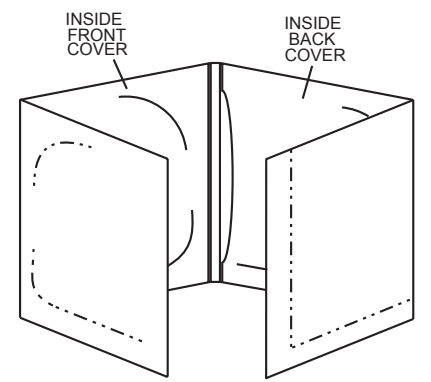

22.906"

6.172"

6.188"

12.359"

Inner Right Panel

Inner Left Panel

BACK COVER

FRONT COVER

***When doing an inside print,
the template should be flipped
over horizontally (end-to-end)
for that side.**

5.5"

.188"

5.563"

.313"

5.563"

.188"

5.5"

Coral Graphics

Coral Graphics · 4700 Commerce Crossings Drive
Louisville, KY 40229 · Tel: (502) 962-5466 · Fax: (502) 962-9023
Customer: _____
Design#: CLO52
Blank Size: 20.906" x 12.359"
Final Size: 5.563" x 4.06" spine x 6.188"
Style: 8 panel oversized Softpak 8 disc-disc-book
Stock: .024
Multi-Die#: _____
Project: _____
Date: 12/19/17