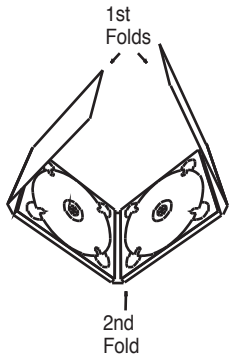

22.894"

4.925"

9.866"

4.941"

Inner right panel

Inner left panel

Back cover

Front cover

***When doing an inside print, the template should be flipped over horizontally (end-to-end) for that side.**

5.453"

.236"

5.492"

.531"

5.492"

.236"

5.453"

Coral Graphics

Coral Graphics · 4700 Commerce Crossings Drive
 Louisville, KY 40229 · Tel: (502) 962-5466 · Fax: (502) 962-9023

Customer: _____
 Design#: CL023
 Blank Size: 22.894" x 9.866"
 Final Size: 5.492" x .531" spine x 4.941"
 Style: 8 Panel glue-tray-tray-glue gate-fold CD Digipak
 Stock: 016
 Multi-Die#: _____
 Project: _____
 Date: 10/5/17

LEGEND:

- Trim ————
- Safety - - - - -
- Bleed - - - - -
- Fold - - - - -
- Score - - - - -

*All lines may or may not be included in this template depending on the final structure.