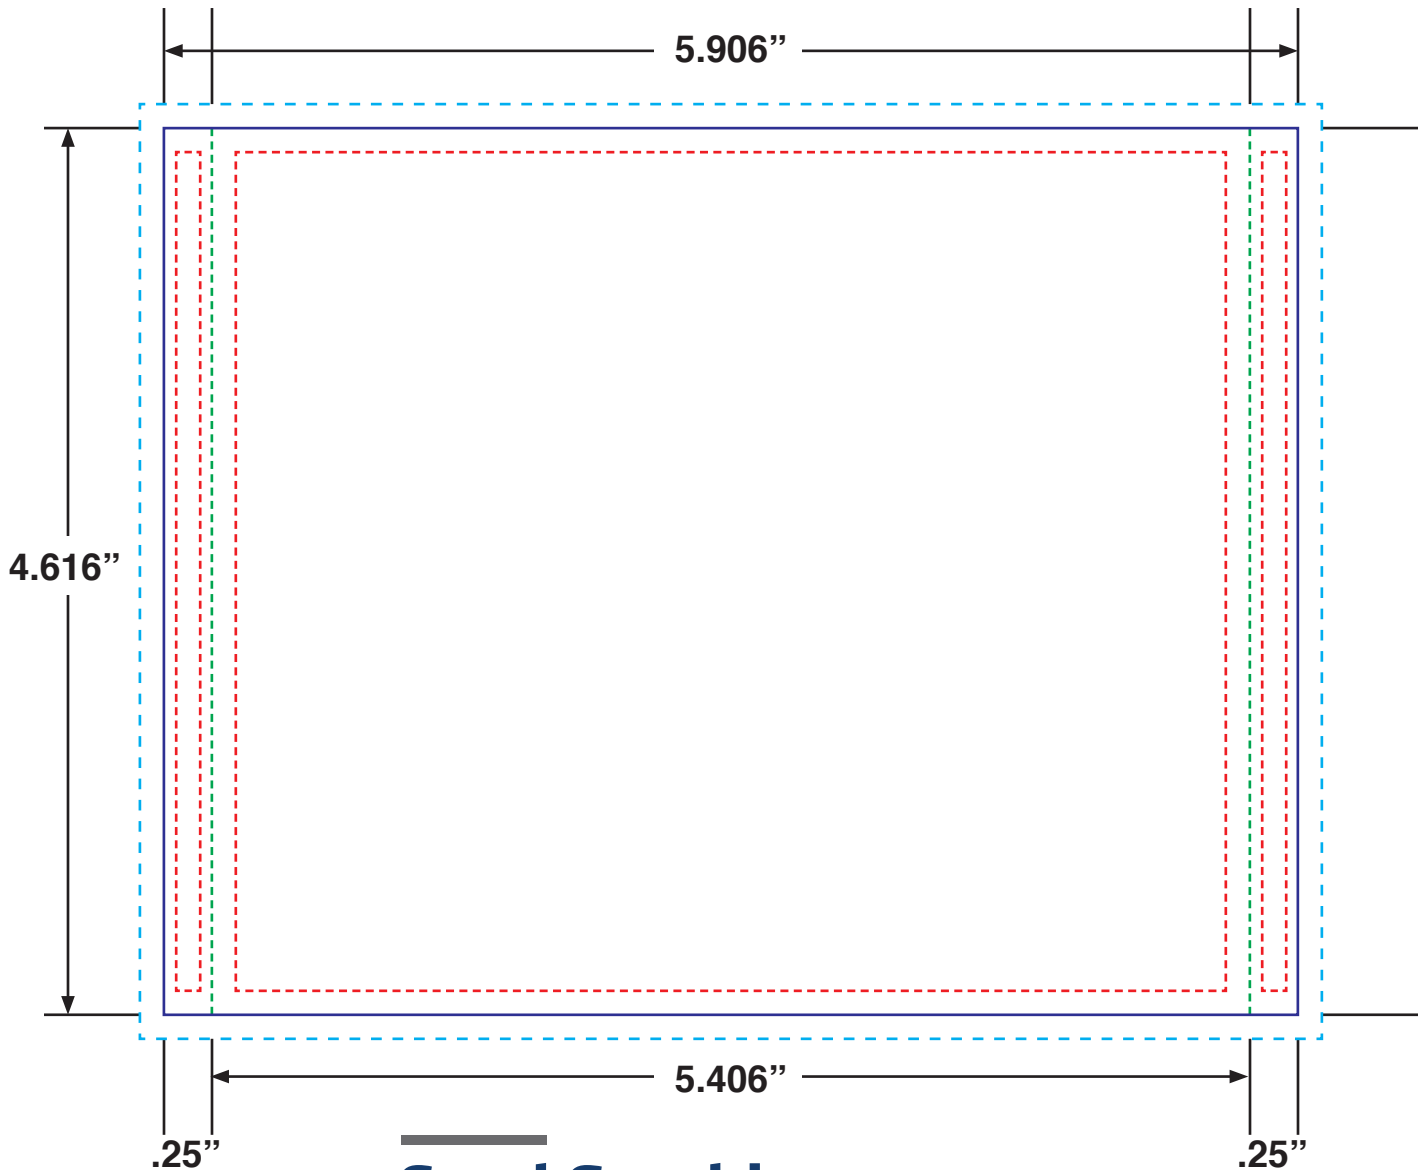

Front view

Coral Graphics

Coral Graphics • 4700 Commerce Crossings Drive

Louisville, KY 40229 • Tel: (502) 962-5466 • Fax: (502) 962-9023

Customer:

Design#: CL140

Blank Size: 5.906" x 4.616"

Final Size: 5.906" x 4.616"

Style: CD Tray card

Stock: 90# C2S text

Multi-Die#:

Project:

Date: 8/23/17

LEGEND:

Trim ————

Safety - - - - -

Bleed - - - - -

Fold - - - - -

Score - - - - -

*All lines may or may not be included in this template depending on the final structure.

Back view

Show Through Holding Area