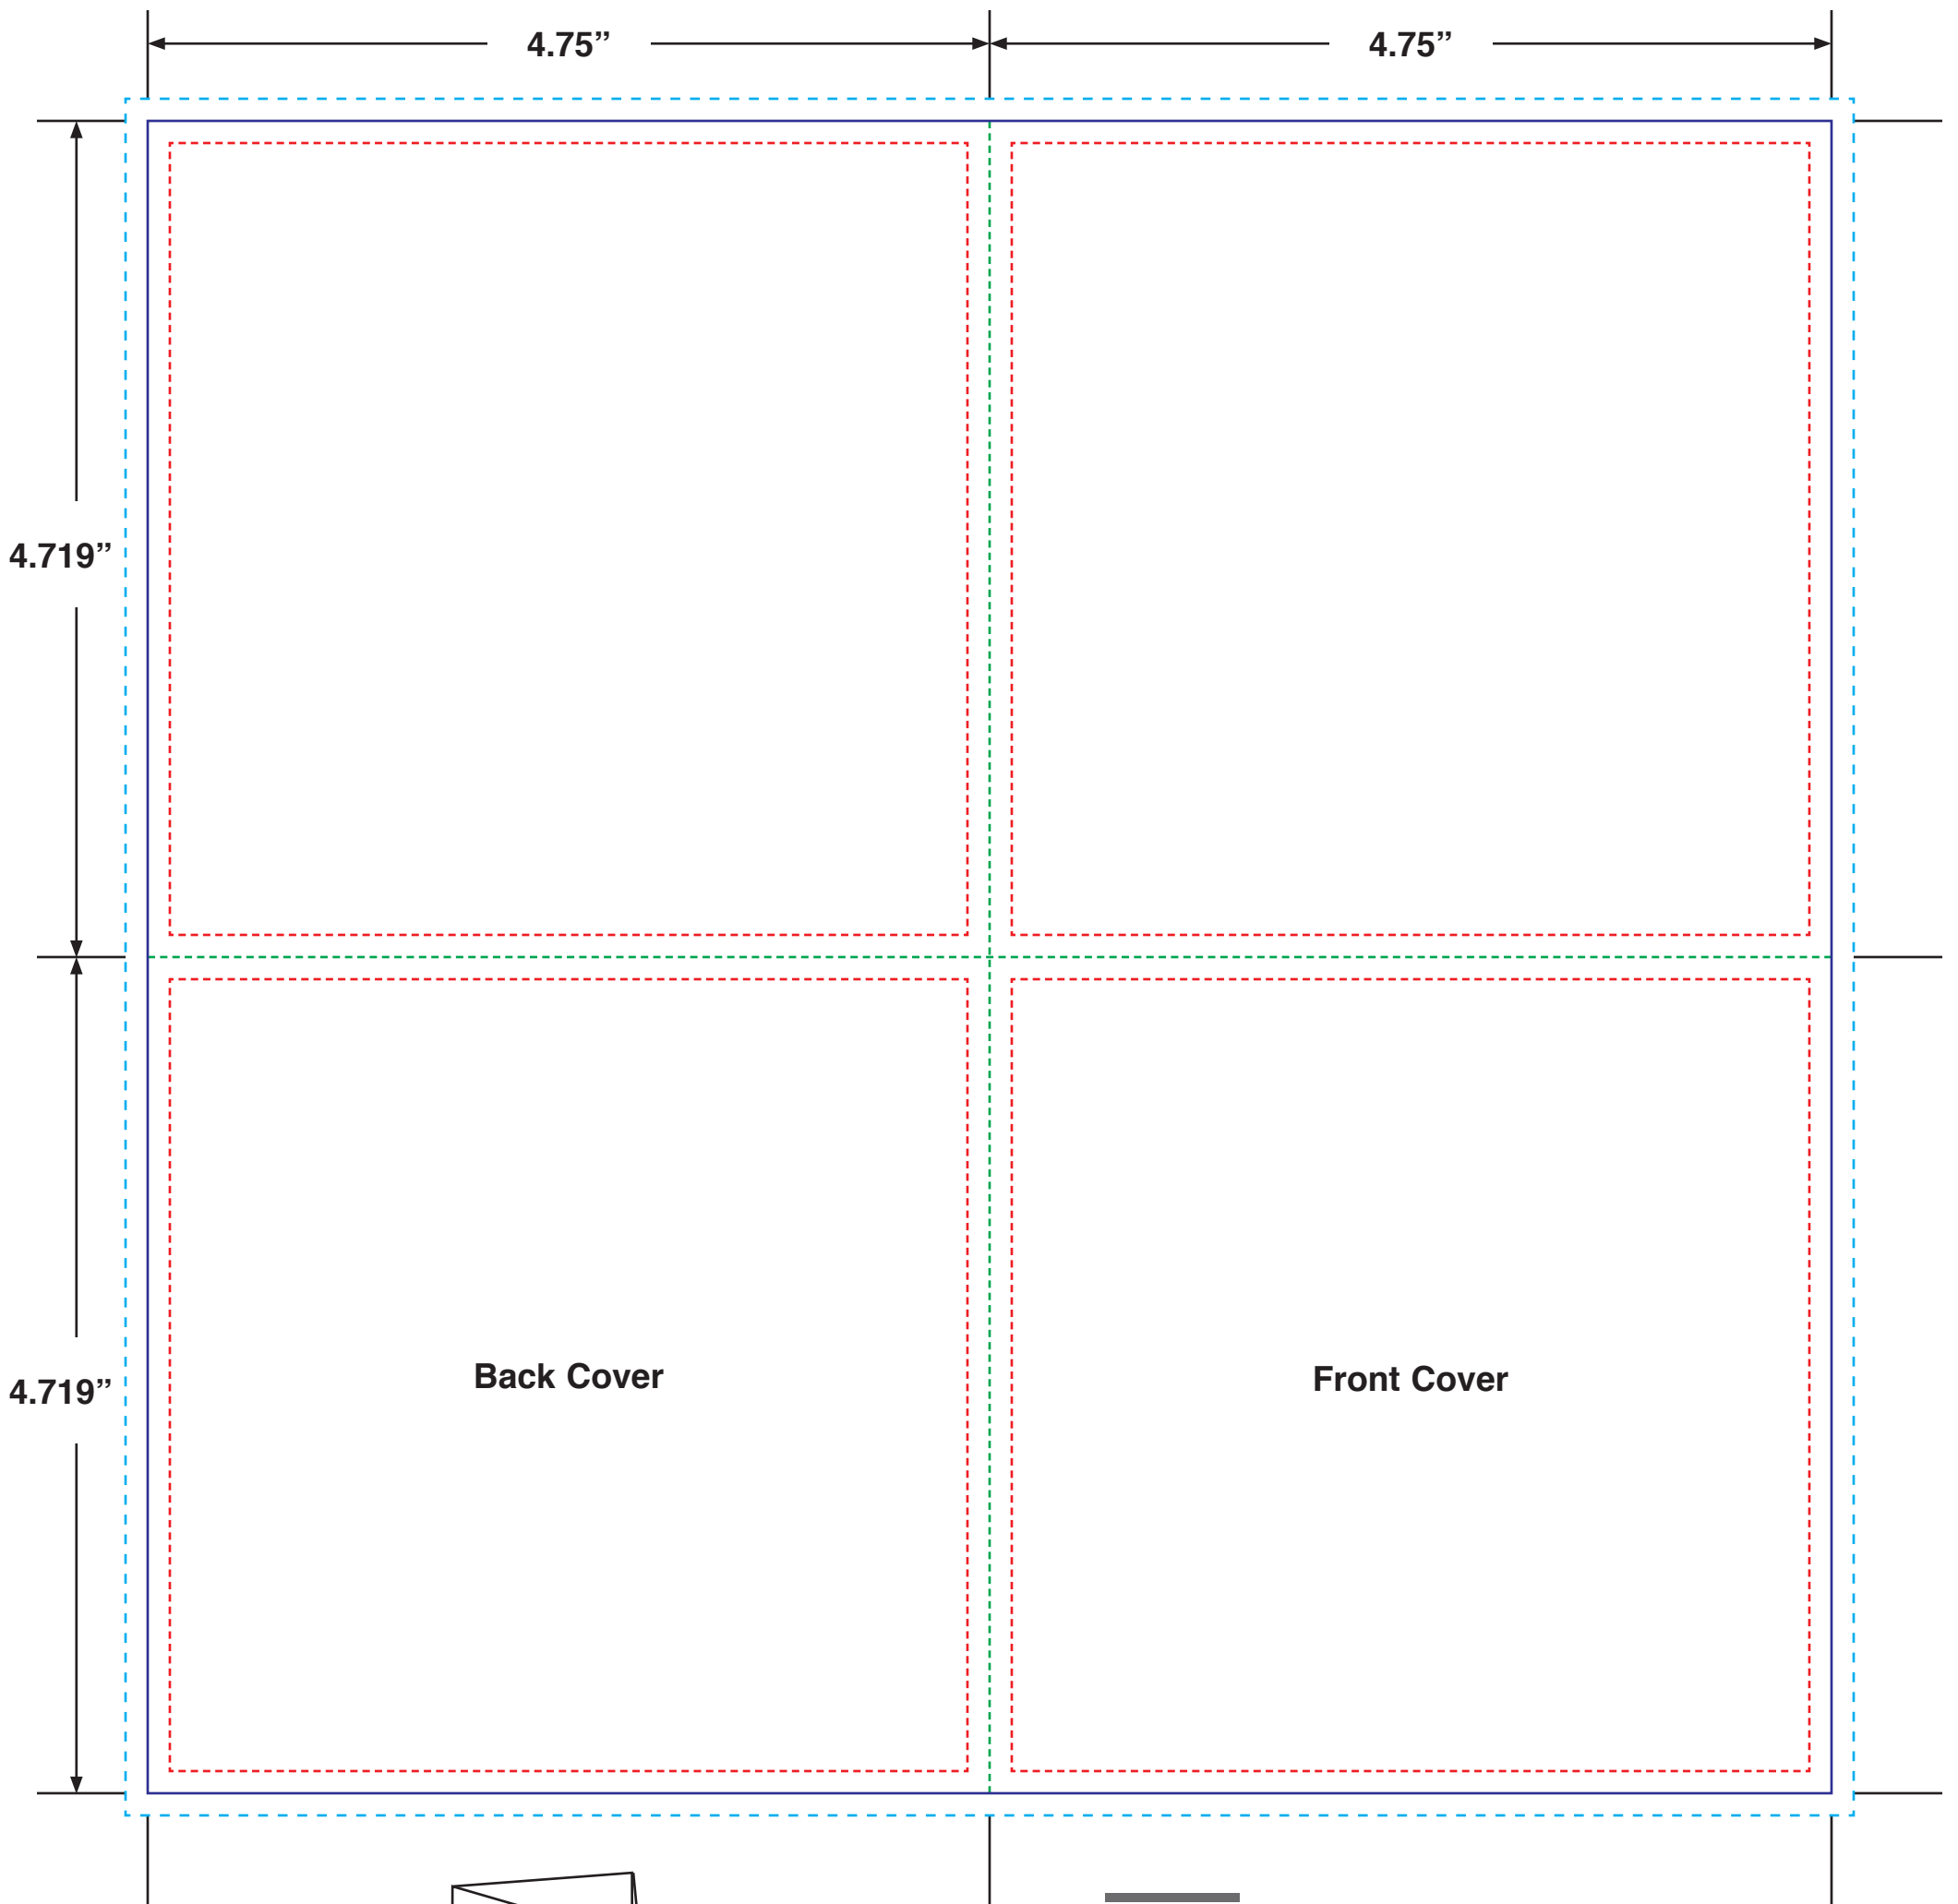

Front view

Coral Graphics

Coral Graphics • 4700 Commerce Crossings Drive
Louisville, KY 40229 • Tel: (502) 962-5466 • Fax: (502) 962-9023

Customer:
Design#: CL138
Blank Size: 9.5" x 9.438"
Final Size: 4.75" x 4.719"
Style: 8 page right-angle CD folder
Stock: 90# C2S text
Multi-Die#:
Project:
Date: 8/25/17

LEGEND:

- Trim ————
- Safety - - - - -
- Bleed - - - - -
- Fold - - - - -
- Score - - - - -

*All lines may or may not be included in this template depending on the final structure.

Back view