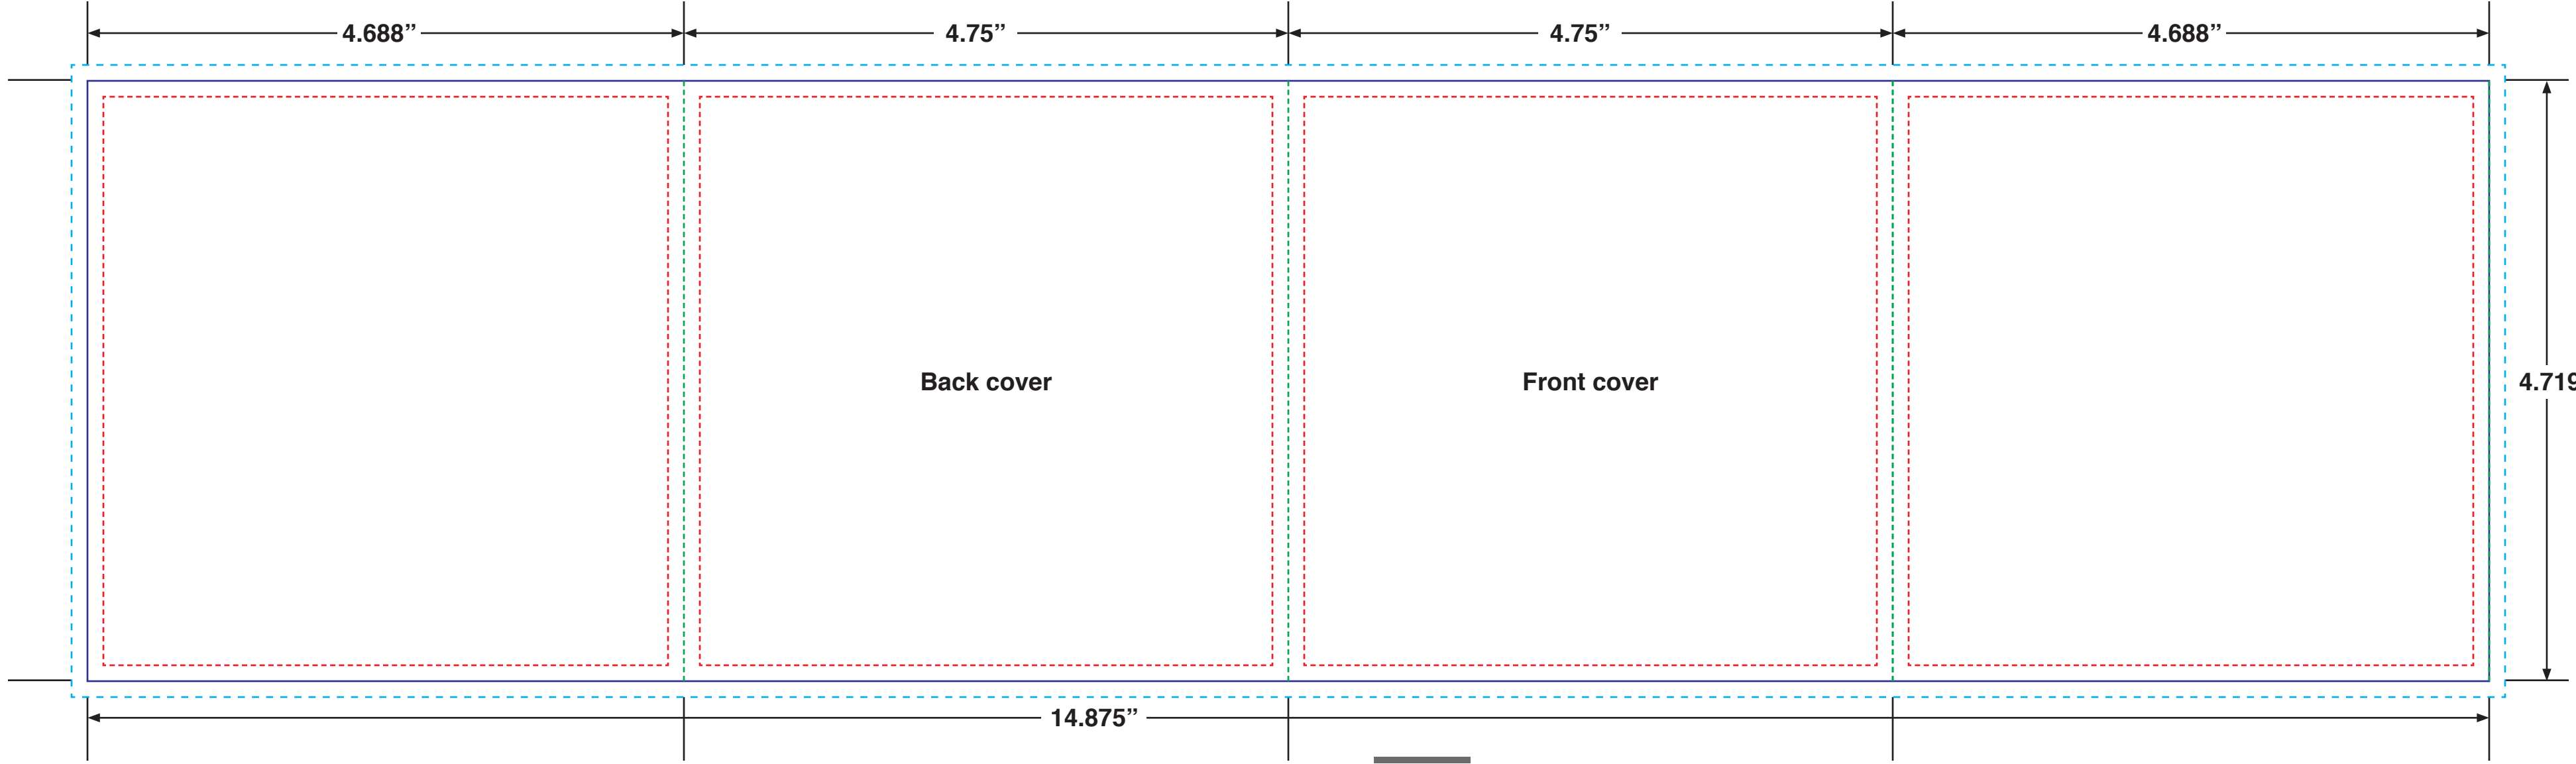

**Front view**

**Coral Graphics**

**Coral Graphics** · 4700 Commerce Crossings Drive  
 Louisville, KY 40229 · Tel: (502) 962-5466 · Fax: (502) 962-9023

Customer: \_\_\_\_\_  
 Design#: CL136  
 Blank Size: 18.875" x 4.719"  
 Final Size: 4.75" x 4.719"  
 Style: 8 page gate-fold CD folder  
 Stock: 90# C2S text  
 Multi-Die#: \_\_\_\_\_  
 Project: \_\_\_\_\_  
 Date: 8/24/17

**LEGEND:**

Trim —————

Safety - - - - -

Bleed - - - - -

Fold - - - - -

Score - - - - -

*\*All lines may or may not be included in this template depending on the final structure.*

**Back view**

**Inside Front  
Cover**

**Inside Back  
Cover**