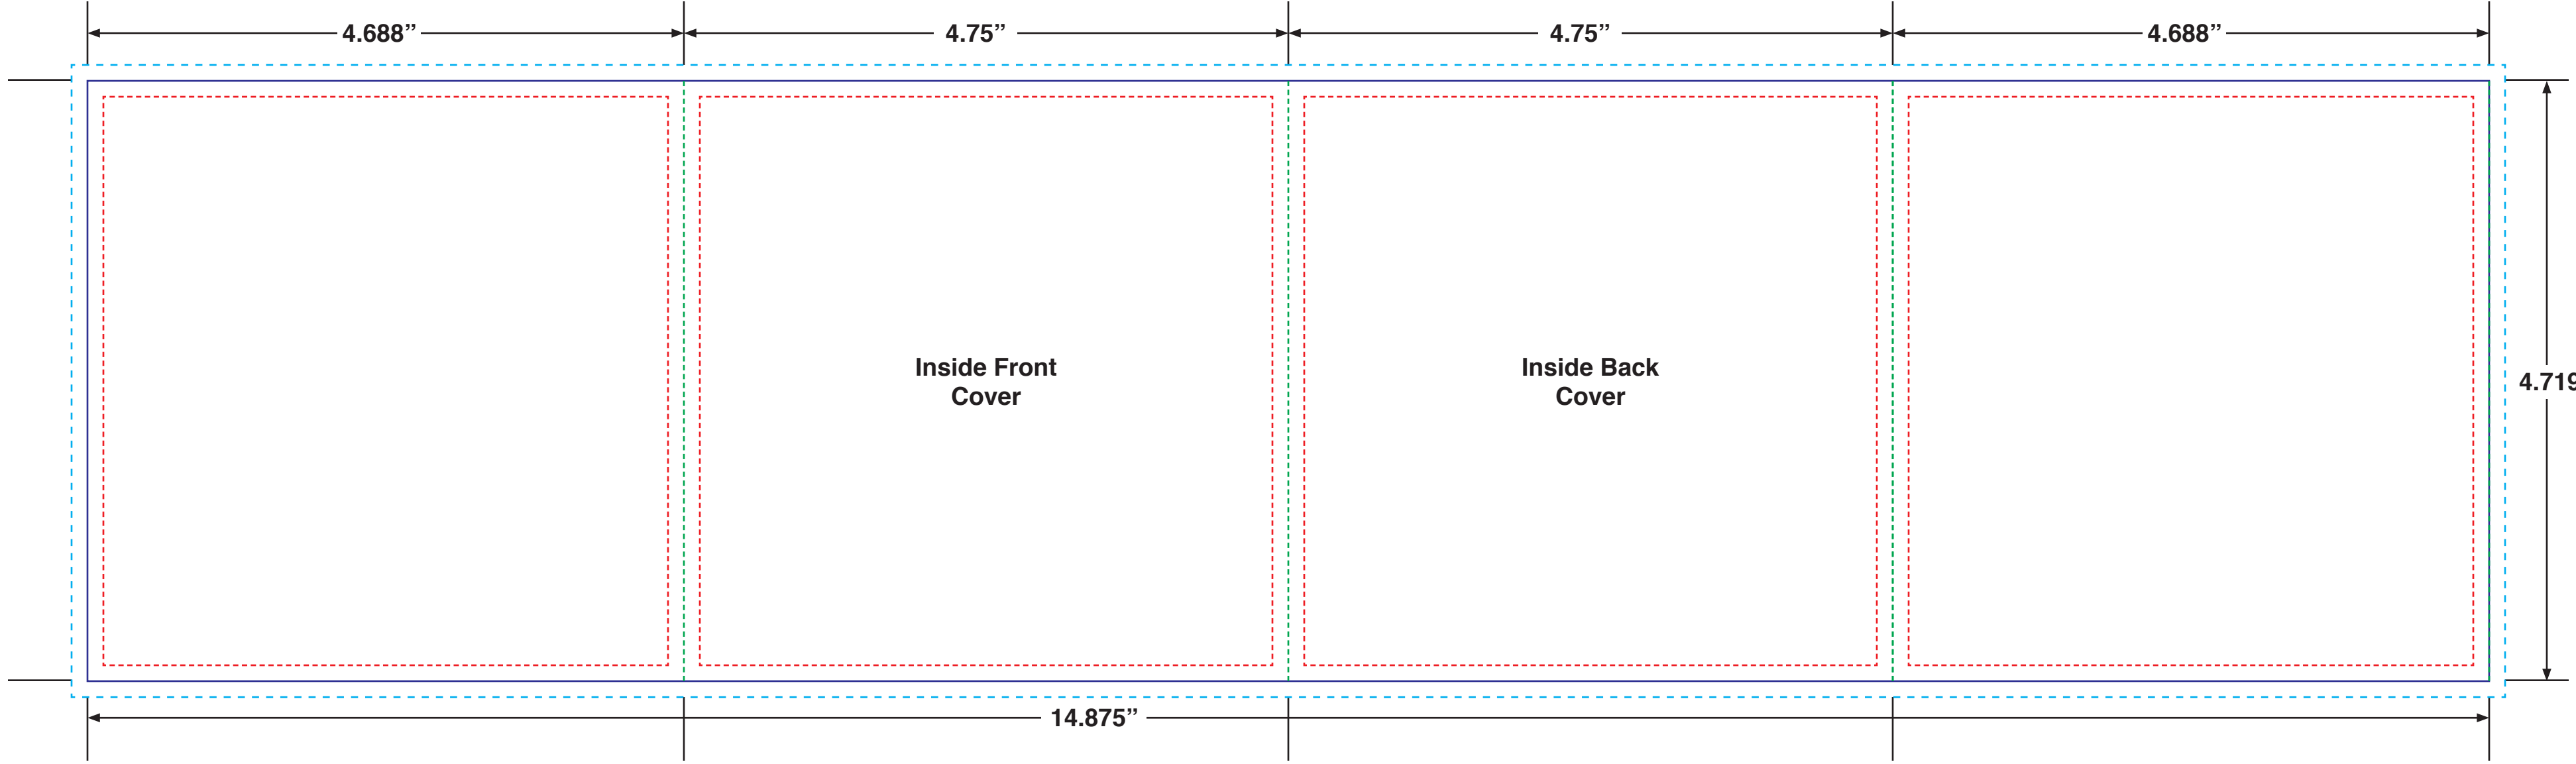

**Front view**

**Coral Graphics**

**Coral Graphics** · 4700 Commerce Crossings Drive  
 Louisville, KY 40229 · Tel: (502) 962-5466 · Fax: (502) 962-9023

Customer: \_\_\_\_\_  
 Design#: CL136  
 Blank Size: 18.875" x 4.719"  
 Final Size: 4.75" x 4.719"  
 Style: 8 page gate-fold CD folder  
 Stock: 90# C2S text  
 Multi-Die#: \_\_\_\_\_  
 Project: \_\_\_\_\_  
 Date: 8/24/17

**LEGEND:**

Trim —————

Safety - - - - -

Bleed - - - - -

Fold - - - - -

Score - - - - -

*\*All lines may or may not be included in this template depending on the final structure.*

**Back view**

**Inside Front  
Cover**

**Inside Back  
Cover**