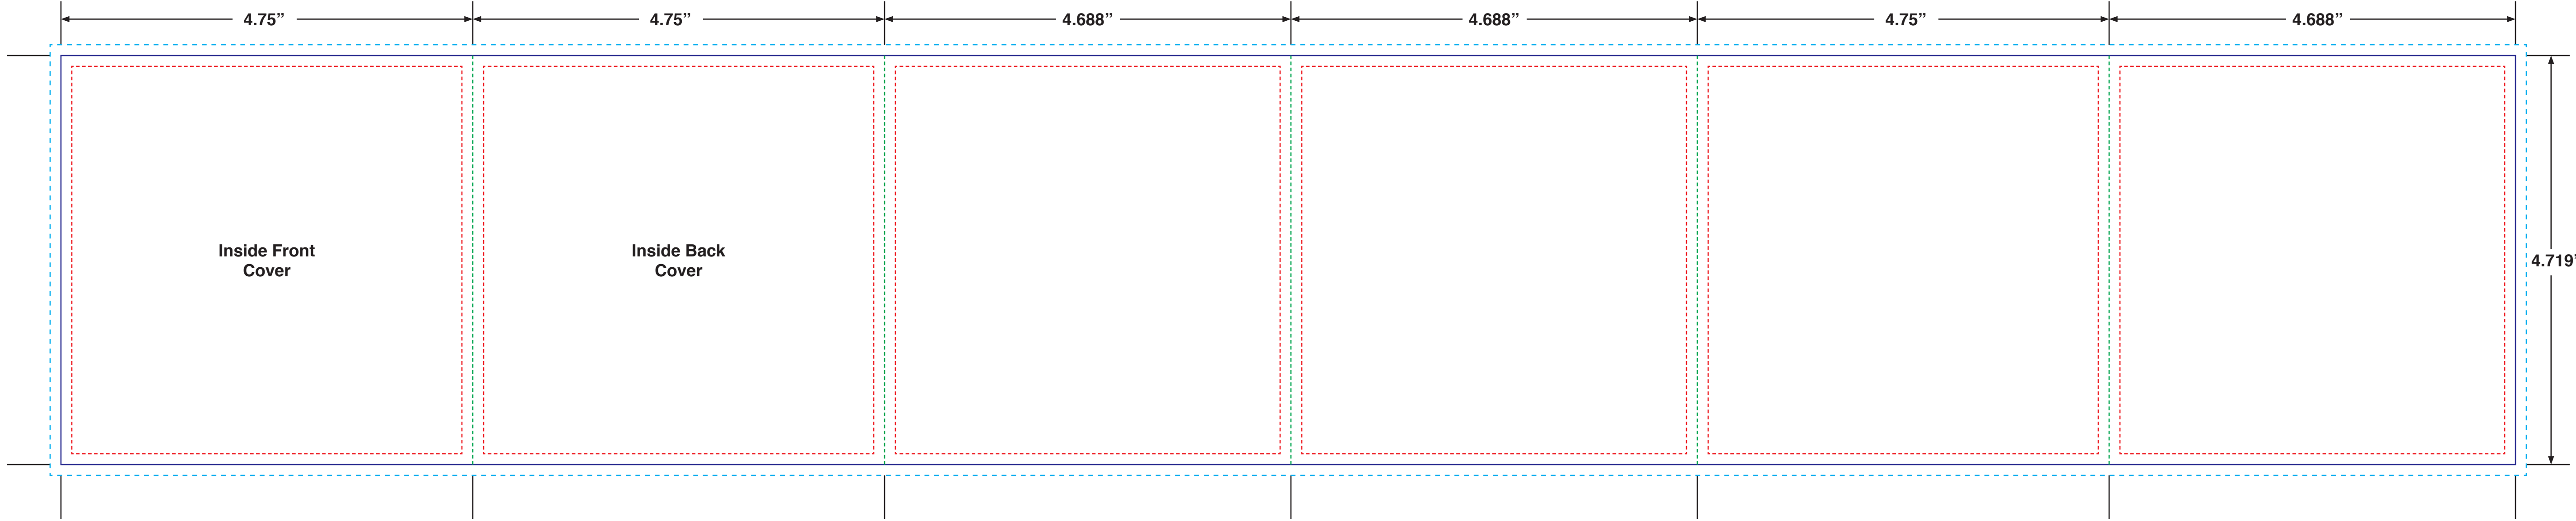

Front view

Coral Graphics

Coral Graphics • 4700 Commerce Crossings Drive
 Louisville, KY 40229 • Tel: (502) 962-5466 • Fax: (502) 962-9023

Customer:	
Design#:	CL127
Blank Size:	28.313" x 4.719"
Final Size:	4.75" x 4.719"
Style:	12 page CD parallel folder
Stock:	*ask
Multi-Die#:	
Project:	
Date:	8/26/17

LEGEND:
 Trim ————
 Safety - - - - -
 Bleed - - - - -
 Fold - - - - -
 Score - - - - -
 *All lines may or may not be included in this template depending on the final structure.

Back view

4.75"

4.75"

4.688"

4.688"

4.75"

4.688"

4.719"

Inside Front
Cover

Inside Back
Cover