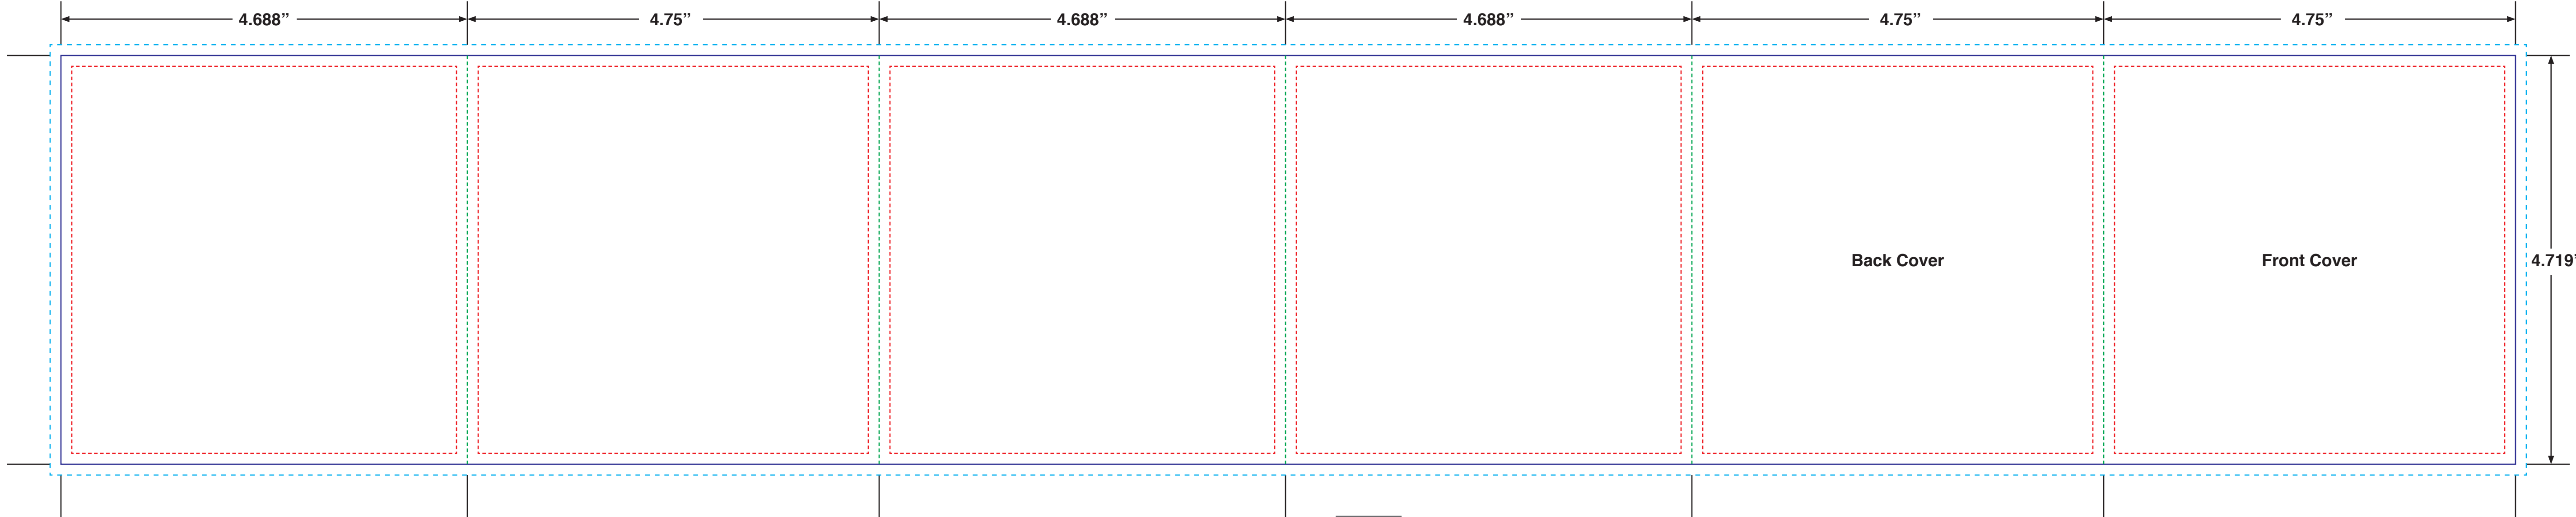

Front view

Coral Graphics

Coral Graphics • 4700 Commerce Crossings Drive
 Louisville, KY 40229 • Tel: (502) 962-5466 • Fax: (502) 962-9023

Customer:	
Design#:	CL127
Blank Size:	28.313" x 4.719"
Final Size:	4.75" x 4.719"
Style:	12 page CD parallel folder
Stock:	*ask
Multi-Die#:	
Project:	
Date:	8/26/17

LEGEND:
 Trim ————
 Safety - - - - -
 Bleed - - - - -
 Fold - - - - -
 Score - - - - -
 *All lines may or may not be included in this template depending on the final structure.

Back view

4.75"

4.75"

4.688"

4.688"

4.75"

4.688"

4.719"

Inside Front
Cover

Inside Back
Cover