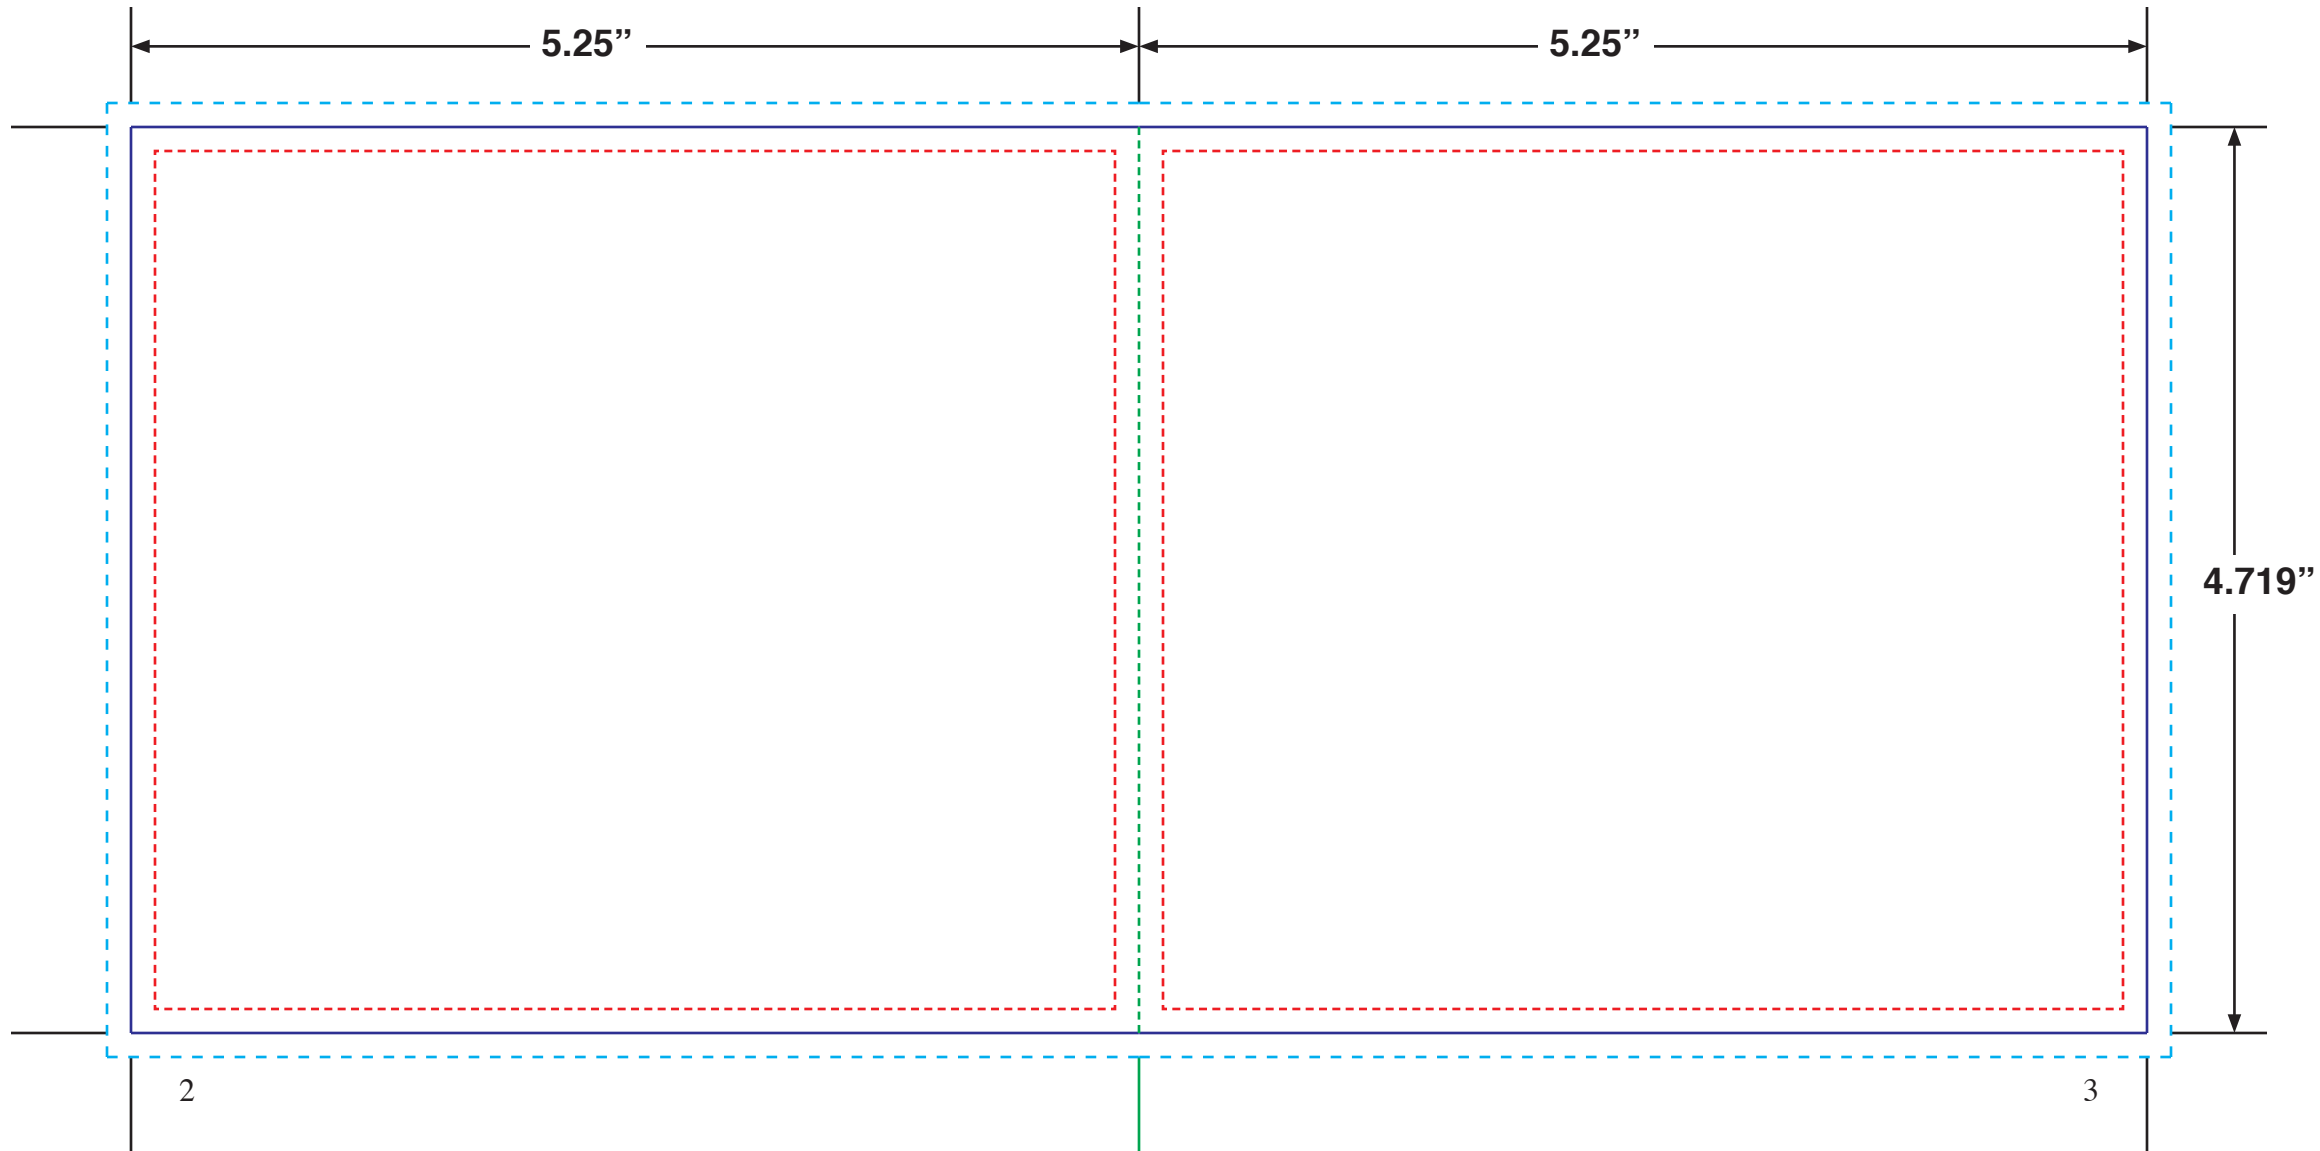

5.25"

4.719"

READ ME!

This template is constructed as a facing pages document. Pull down "A-Master" to add more pages.

When outputting the final PDF, output as single pages with bleed (1/8"), not in spreads.

Final Size: 5.25" x 4.719"

Style: Oversized booklet tip-on to CD Softpak

Stock: 90# text

Multi-Die#:

Project:

Date: 12/11/17

LEGEND:

Trim —————

Safety - - - - -

Bleed - - - - -

Fold - - - - -

Score - - - - -

***All lines may or may not be included in this template depending on the final structure.**

5.25"

4