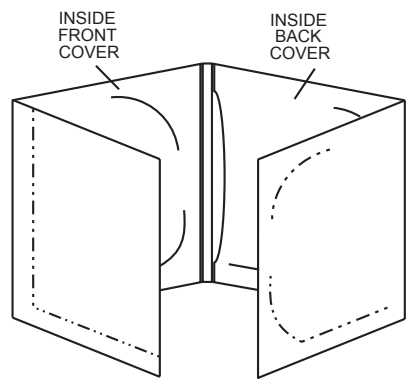

22.906"

6.172"

12.359"

6.188"

Inner Right Panel

Inner Left Panel

BACK COVER

FRONT COVER

**\*When doing an inside print, the template should be flipped over horizontally (end-to-end) for that side.**

5.5"

.188"

5.563"

.313"

5.563"

.188"

5.5"

**Coral Graphics**

**Coral Graphics** • 4700 Commerce Crossings Drive  
 Louisville, KY 40229 • Tel: (502) 962-5466 • Fax: (502) 962-9023

Customer: \_\_\_\_\_  
 Design#: CL051  
 Blank Size: 20.906" x 12.359"  
 Final Size: 5.563" x 4.06" spine x 6.188"  
 Style: 8 panel oversized Softpak 8 book-disc-disc-disc  
 Stock: .024  
 Multi-Die#: \_\_\_\_\_  
 Project: \_\_\_\_\_  
 Date: 12/19/17