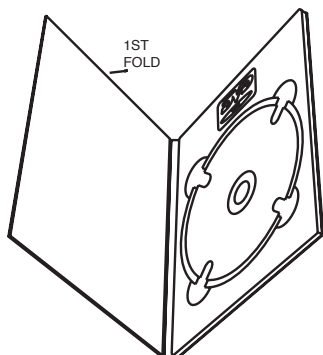

11.083"

7.366"

Inner right panel

Inner left panel

14.748"

Back cover

Front cover

7.382"

***When doing an inside print, the template should be flipped over horizontally (end-to-end) for that side.**

5.413"

.256"

5.413"

Coral Graphics

Coral Graphics • 4700 Commerce Crossings Drive
 Louisville, KY 40229 • Tel: (502) 962-5466 • Fax: (502) 962-9023

Customer:	
Design#:	CL030
Blank Size:	11.083" x 14.748"
Final Size:	5.413" x .256" spine x 7.382"
Style:	4 Panel glue-tray DVD Digipak
Stock:	.018
Multi-Die#:	
Project:	
Date:	10/16/17

LEGEND:

Trim ————
 Safety - - - - -
 Bleed - - - - -
 Fold - - - - -
 Score - - - - -
 *All lines may or may not be included in this template depending on the final structure.