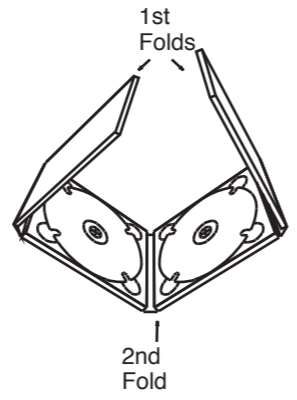

23.661"

4.925"

9.866"

4.941"

Inner right panel

Inner left panel

Back cover

Front cover

*When doing an inside print, the template should be flipped over horizontally (end-to-end) for that side.

5.472"

.433"

5.492"

.866"

5.492"

.433"

5.472"

Coral Graphics

Coral Graphics · 4700 Commerce Crossings Drive
 Louisville, KY 40229 · Tel: (502) 962-5466 · Fax: (502) 962-9023

Customer: _____
 Design#: CL028
 Blank Size: 23.661" x 9.866"
 Final Size: 5.492" x .866" spine x 4.941"
 Style: 8 Panel tray-tray-tray-tray gate-fold CD Digipak
 Stock: 016
 Multi-Die#: _____
 Project: _____
 Date: 10/16/17

LEGEND:

Trim	—
Safety	- - - - -
Bleed	· · · · ·
Fold	- · - · - · -
Score	- - - - -

*All lines may or may not be included in this template depending on the final structure.