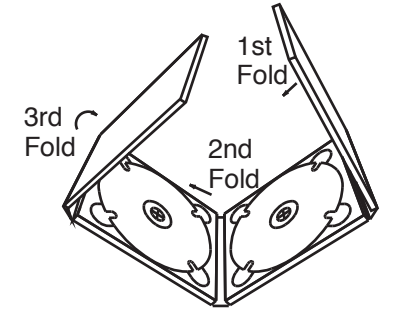

23.819"

4.925"

9.866"

4.941"

Inner right panel

Inner left panel

Back cover

Front cover

***When doing an inside print, the template should be flipped over horizontally (end-to-end) for that side.**

5.433"

.394"

5.472"

.63"

5.512"

.866"

5.512"

Coral Graphics

Coral Graphics · 4700 Commerce Crossings Drive
Louisville, KY 40229 · Tel: (502) 962-5466 · Fax: (502) 962-9023
Customer: _____
Design: CL027
Blank Size: 23.819" x 9.866"
Final Size: 5.512" x .866" spine x 4.941"
Style: 8 Panel tray-tray-tray-tray roll-fold CD Digipak
Stock: .016
Multi-Die: _____
Project: _____
Date: 10/16/17

LEGEND:
Trim —————
Safety - - - - -
Bleed - - - - -
Fold - - - - -
Score - - - - -
*All lines may or may not be included in this template depending on the final structure.