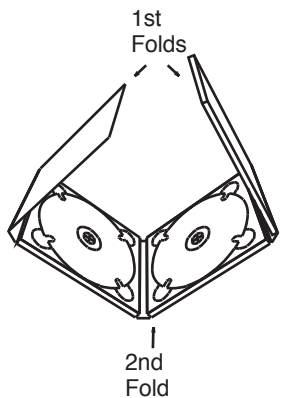

23.268"

4.925"

9.866"

4.941"

Inner right panel

Inner left panel

Back cover

Front cover

*When doing an inside print, the template should be flipped over horizontally (end-to-end) for that side.

5.453"

.413"

5.492"

.728"

5.492"

.236"

5.453"

Coral Graphics

Coral Graphics · 4700 Commerce Crossings Drive
Louisville, KY 40229 · Tel: (502) 962-5466 · Fax: (502) 962-9023
Customer: _____
Design#: CL025
Blank Size: 23.468" x 9.866"
Final Size: 5.492" x .728" spine x 4.941"
Style: 8 Panel glue-tray-tray-tray gate-fold CD Digipak
Stock: .016
Multi-Dies: _____
Project: _____
Date: 10/6/17

LEGEND:
Trim —————
Safety - - - - -
Bleed - - - - -
Fold - - - - -
Score - - - - -
*All lines may or may not be included in this template depending on the final structure.