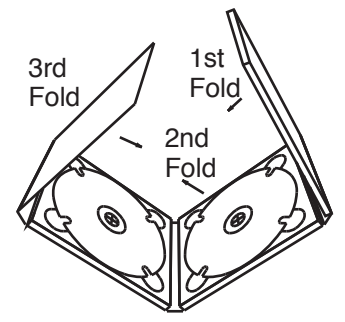

23.603"

4.925"

9.866"

4.941"

Inner right panel

Inner left panel

Back cover

Front cover

**\*When doing an inside print, the template should be flipped over horizontally (end-to-end) for that side.**

5.453"

.394"

5.473"

.63"

5.492"

.669"

5.492"

**Coral Graphics**

**Coral Graphics** • 4700 Commerce Crossings Drive  
Louisville, KY 40229 • Tel: (502) 962-5466 • Fax: (502) 962-9023  
Customer: \_\_\_\_\_  
Design#: CL024  
Blank Size: 23.603" x 9.866"  
Final Size: 5.492" x .669" spine x 4.941"  
Style: 8 Panel glue-tray-tray-roll-fold CD Digipak  
Stock: 016  
Multi-Die#: \_\_\_\_\_  
Project: \_\_\_\_\_  
Date: 10/5/17