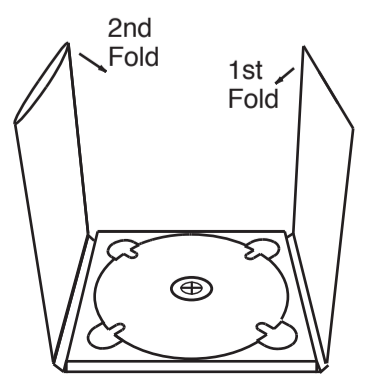

***When doing an inside print, the template should be flipped over horizontally (end-to-end) for that side.**

Coral Graphics

Coral Graphics • 4700 Commerce Crossings Drive
 Louisville, KY 40229 • Tel: (502) 962-5466 • Fax: (502) 962-9023

Customer: _____
 Design#: CL018
 Blank Size: 17.028" x 10.491"
 Final Size: 5.492" x .354" spine x 4.941"
 Style: 6 Panel pocket-tray-glu CD Digipak
 Stock: 016
 Multi-Die#: NT1272
 Project: _____
 Date: 9/29/17

LEGEND:

Trim	—
Safety	- - - - -
Bleed	- · - · - · -
Fold	- · - · - · -
Score	- · - · - · -

**All lines may or may not be included in this template depending on the final structure.*