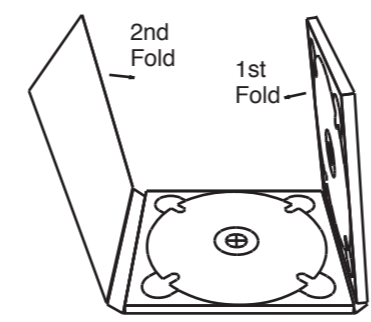

17.283"

4.925"

9.866"

4.941"

Inner right panel

Inner left panel

Back cover

Front cover

***When doing an inside print,
the template should be flipped
over horizontally (end-to-end)
for that side.**

5.453"

.394"

5.492"

.453"

5.492"

Coral Graphics

Coral Graphics • 4700 Commerce Crossings Drive
 Louisville, KY 40229 • Tel: (502) 962-5466 • Fax: (502) 962-9023

Customer: _____
 Design#: CL017
 Blank Size: 17.283" x 9.866"
 Final Size: 5.492" x .453" spine x 4.941"
 Style: 6 Panel glue-tray-tray CD Digipak
 Stock: 016
 Multi-Die#: _____
 Project: _____
 Date: 9/25/17