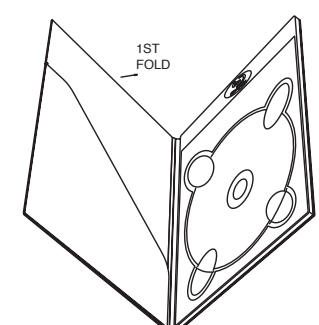

***When doing an inside print,
the template should be flipped
over horizontally (end-to-end)
for that side.**

No Ink

Coral Graphics

Coral Graphics • 4700 Commerce Crossings Drive
 Louisville, KY 40229 • Tel: (502) 962-5466 • Fax: (502) 962-9023

Customer: _____
 Design#: CL011
 Blank Size: 16.319" x 14.197"
 Final Size: 5.354" x .316" spine x 6.713"
 Style: 4 Panel pocket-tray BD/DVD Digipak
 Stock: .018
 Multi-Die#: _____
 Project: _____
 Date: 9/22/17

LEGEND:
 Trim —————
 Safety - - - - -
 Bleed - - - - -
 Fold - - - - -
 Score - - - - -
 *All lines may or may
 not be included in this
 template depending on the
 final structure.