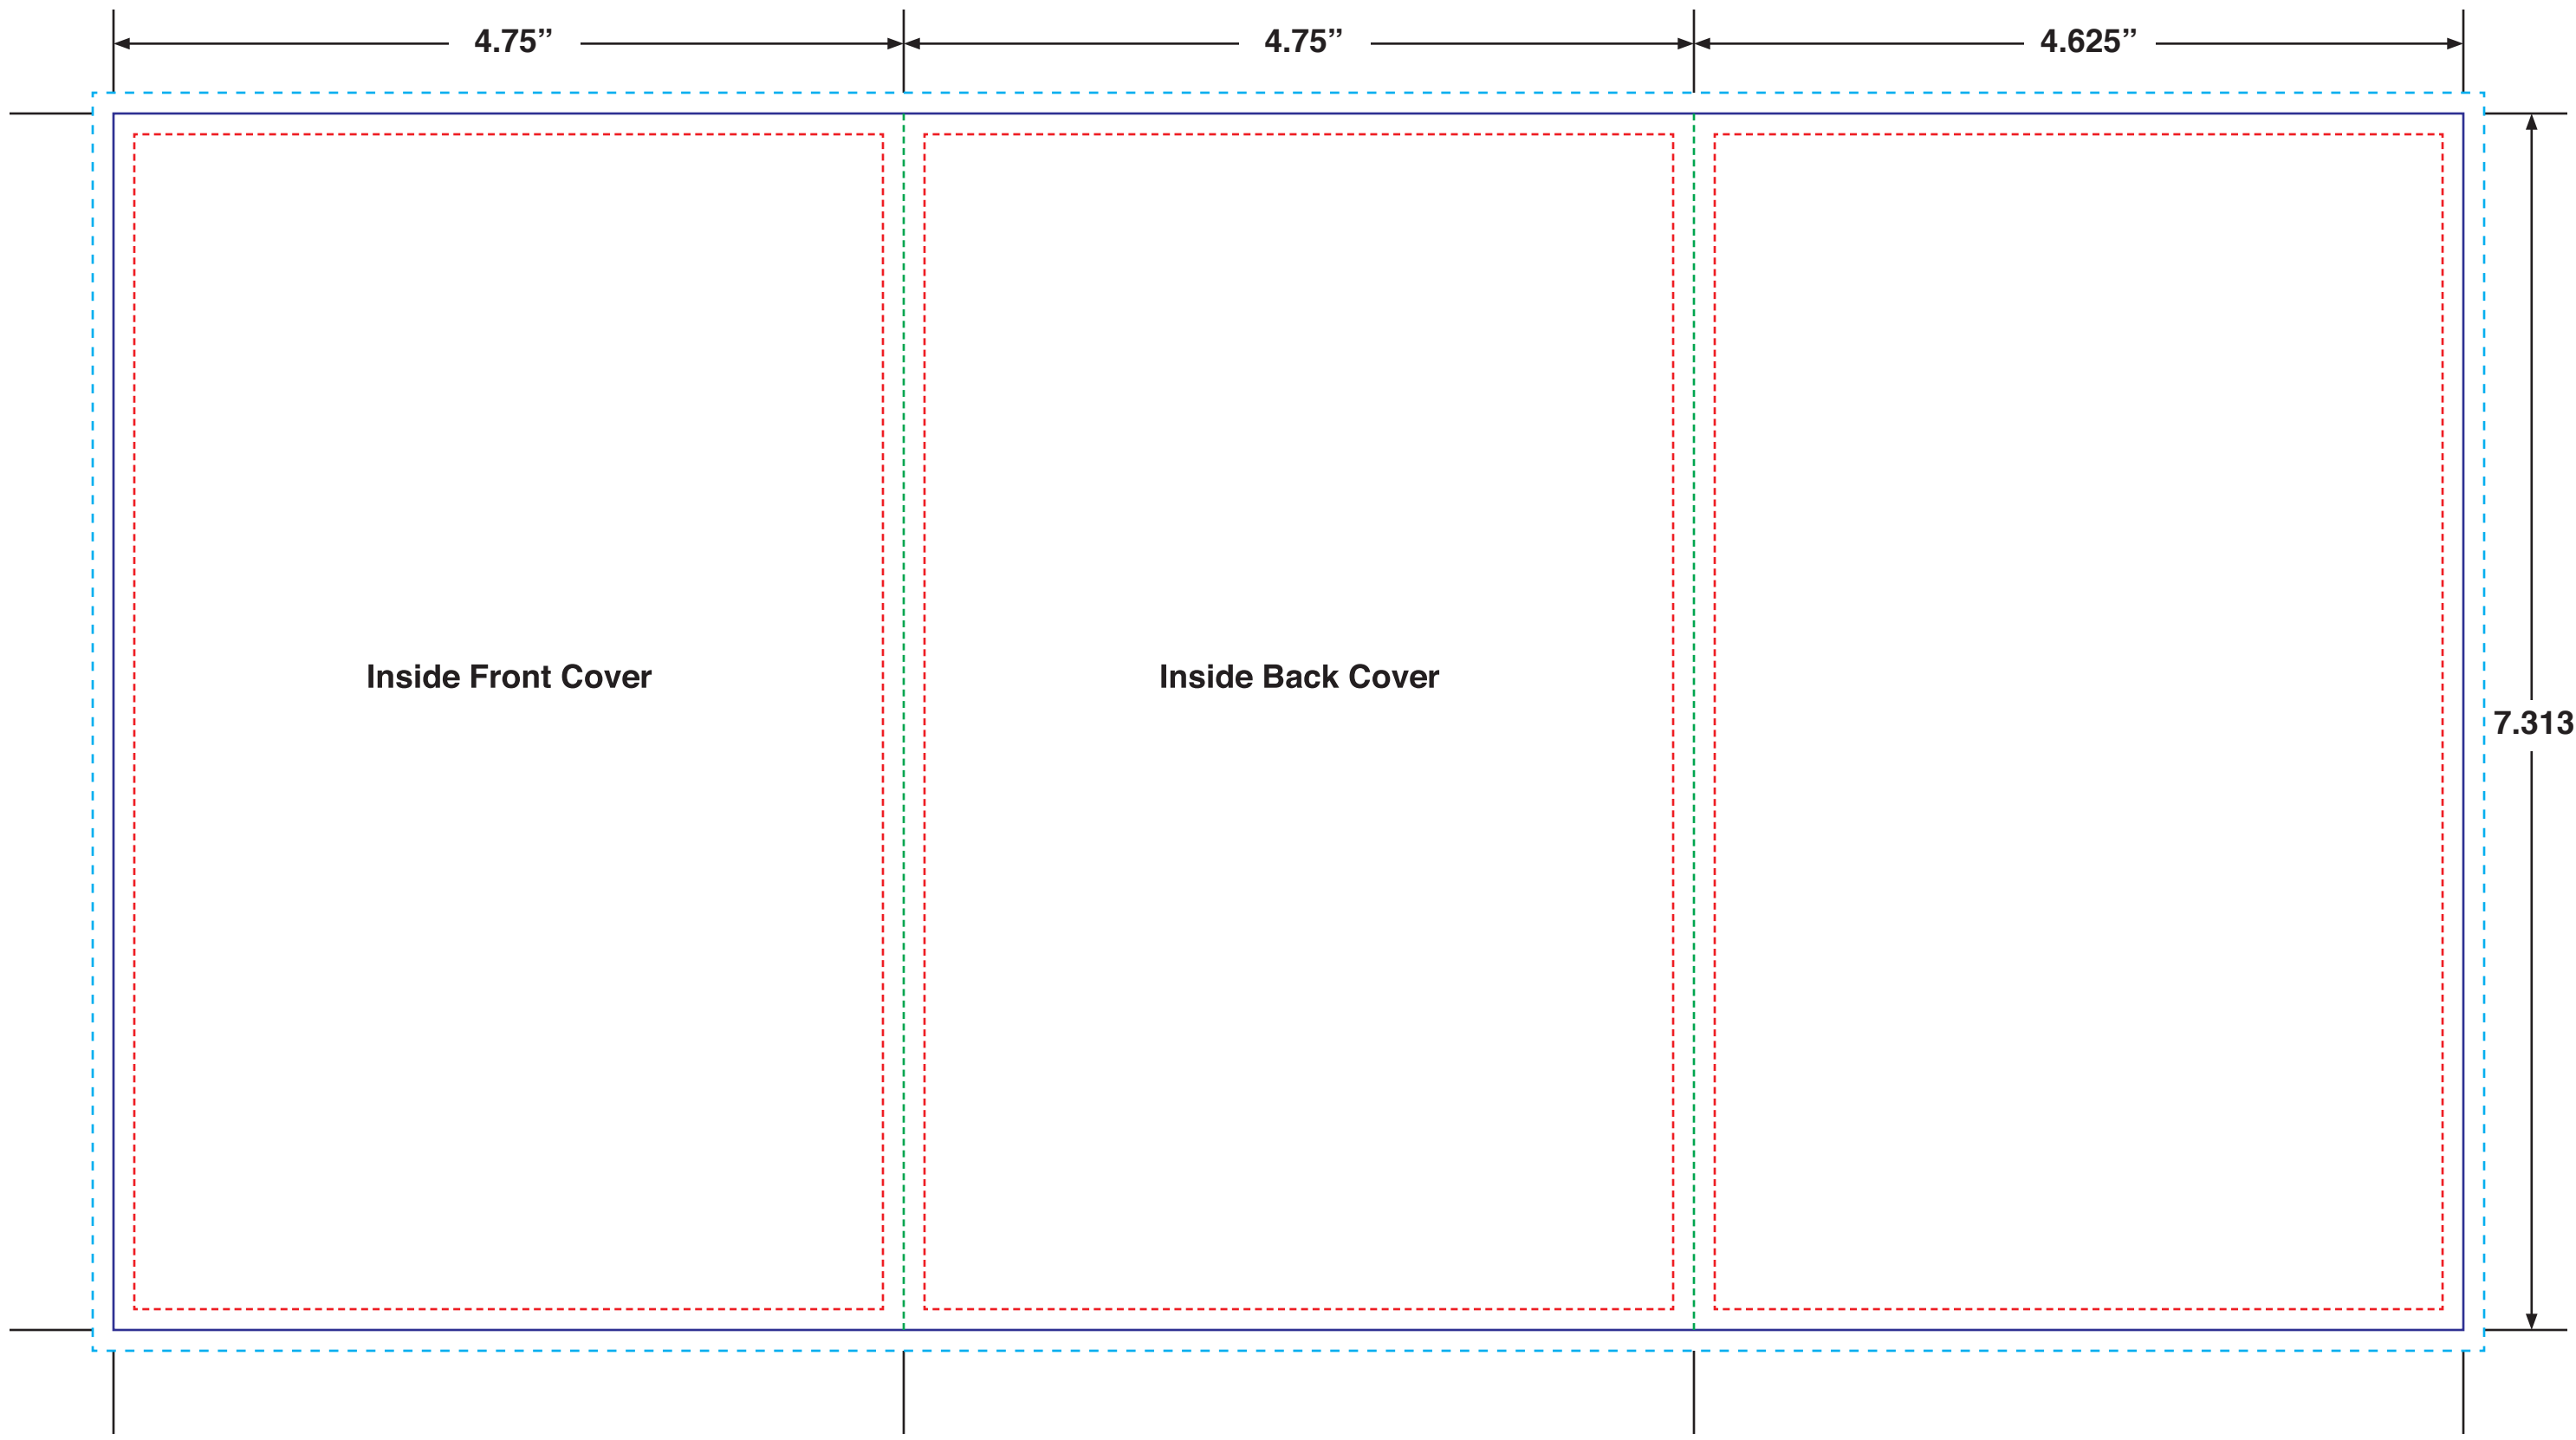

Coral Graphics

Coral Graphics • 4700 Commerce Crossings Drive
 Louisville, KY 40229 • Tel: (502) 962-5466 • Fax: (502) 962-9023

Customer:	
Design#:	CL144
Blank Size:	14.125" x 7.313"
Final Size:	4.75" x 7.313"
Style:	6 page DVD roll-folder
Stock:	90# C2S text
Multi-Die#:	
Project:	
Date:	8/28/17

LEGEND:
Trim —————
Safety - - - - -
Bleed - - - - -
Fold - - - - -
Score - - - - -
*All lines may or may not be included in this template depending on the final structure.

4.75"

4.75"

4.625"

Inside Front Cover

Inside Back Cover

7.313"