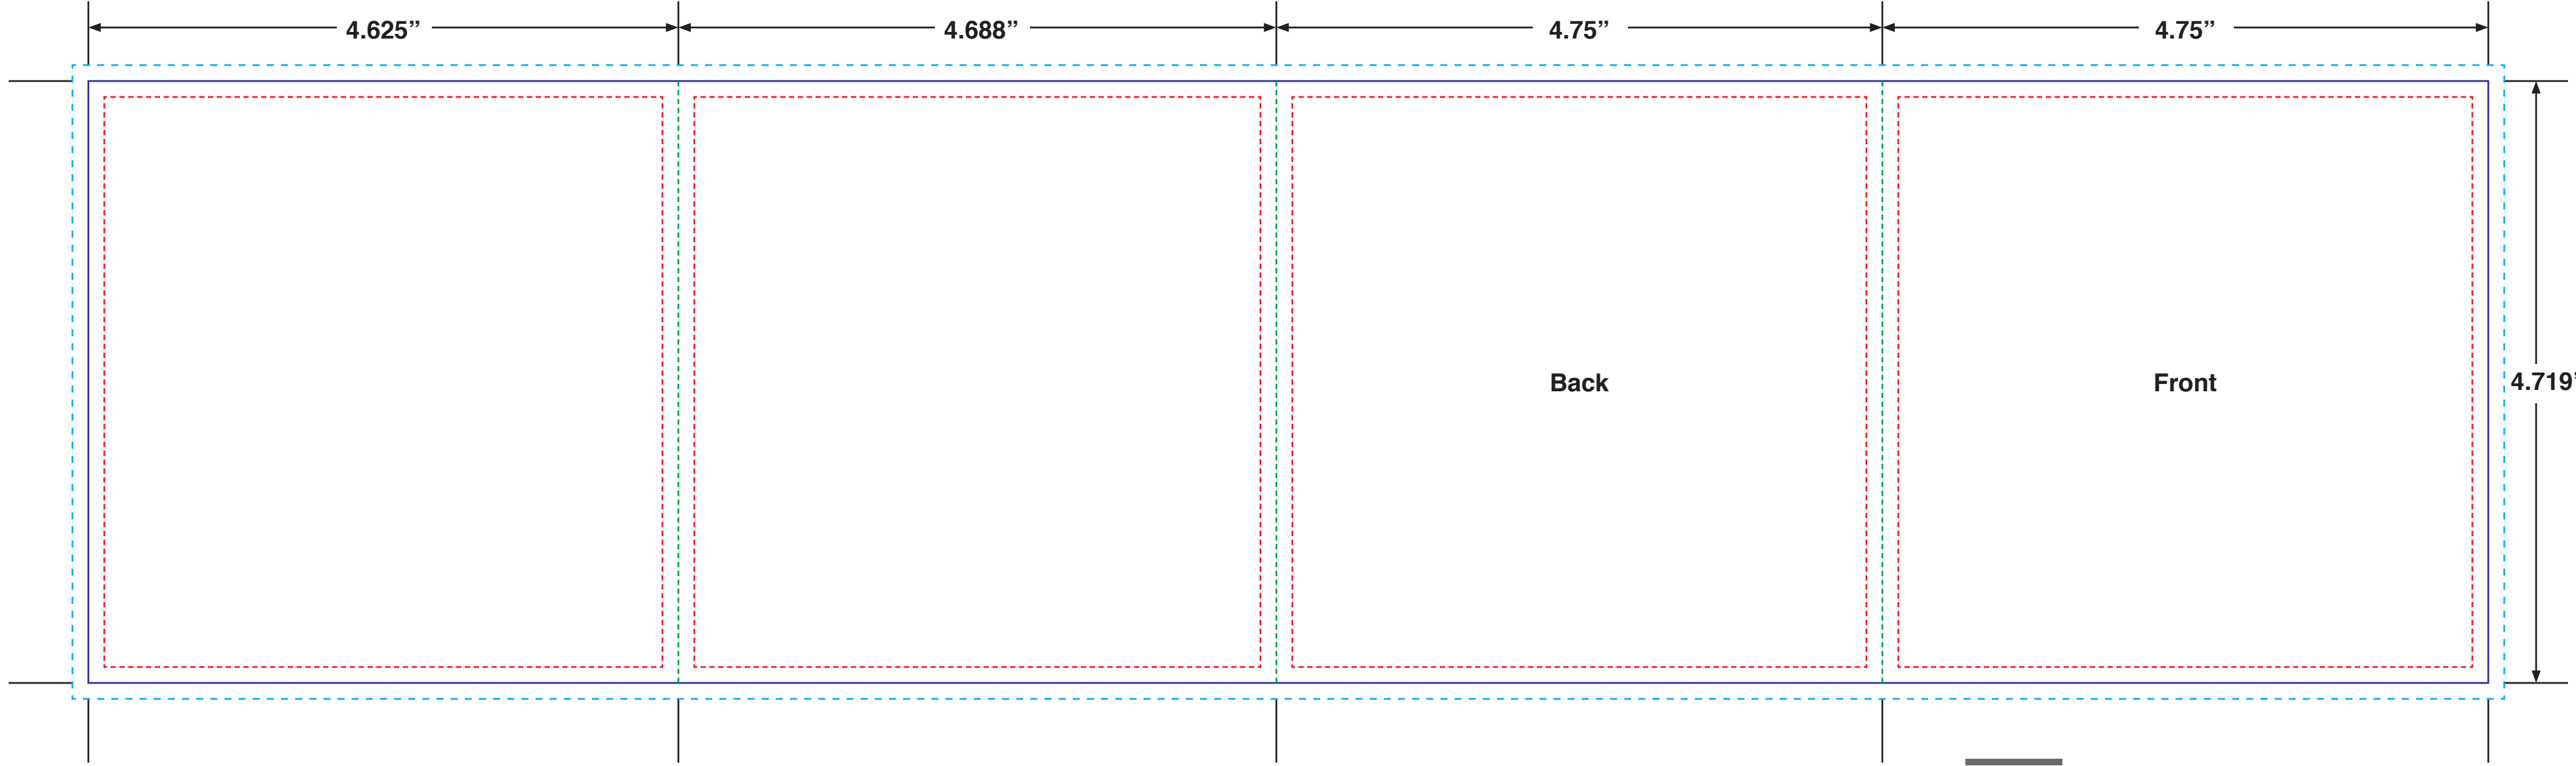

Front view

Coral Graphics

Coral Graphics · 4700 Commerce Crossings Drive
 Louisville, KY 40229 · Tel: (502) 962-5466 · Fax: (502) 962-9023

Customer: _____
 Design#: CL139
 Blank Size: 18.813" x 4.719"
 Final Size: 4.75" x 4.719"
 Style: 8 page CD roll-folder
 Stock: 90# C2S
 Multi-Die#: _____
 Project: _____
 Date: 8/24/17

LEGEND:

- Trim ———
- Safety - - - - -
- Bleed - - - - -
- Fold - - - - -
- Score - - - - -

*All lines may or may not be included in this template depending on the final structure.

Back view