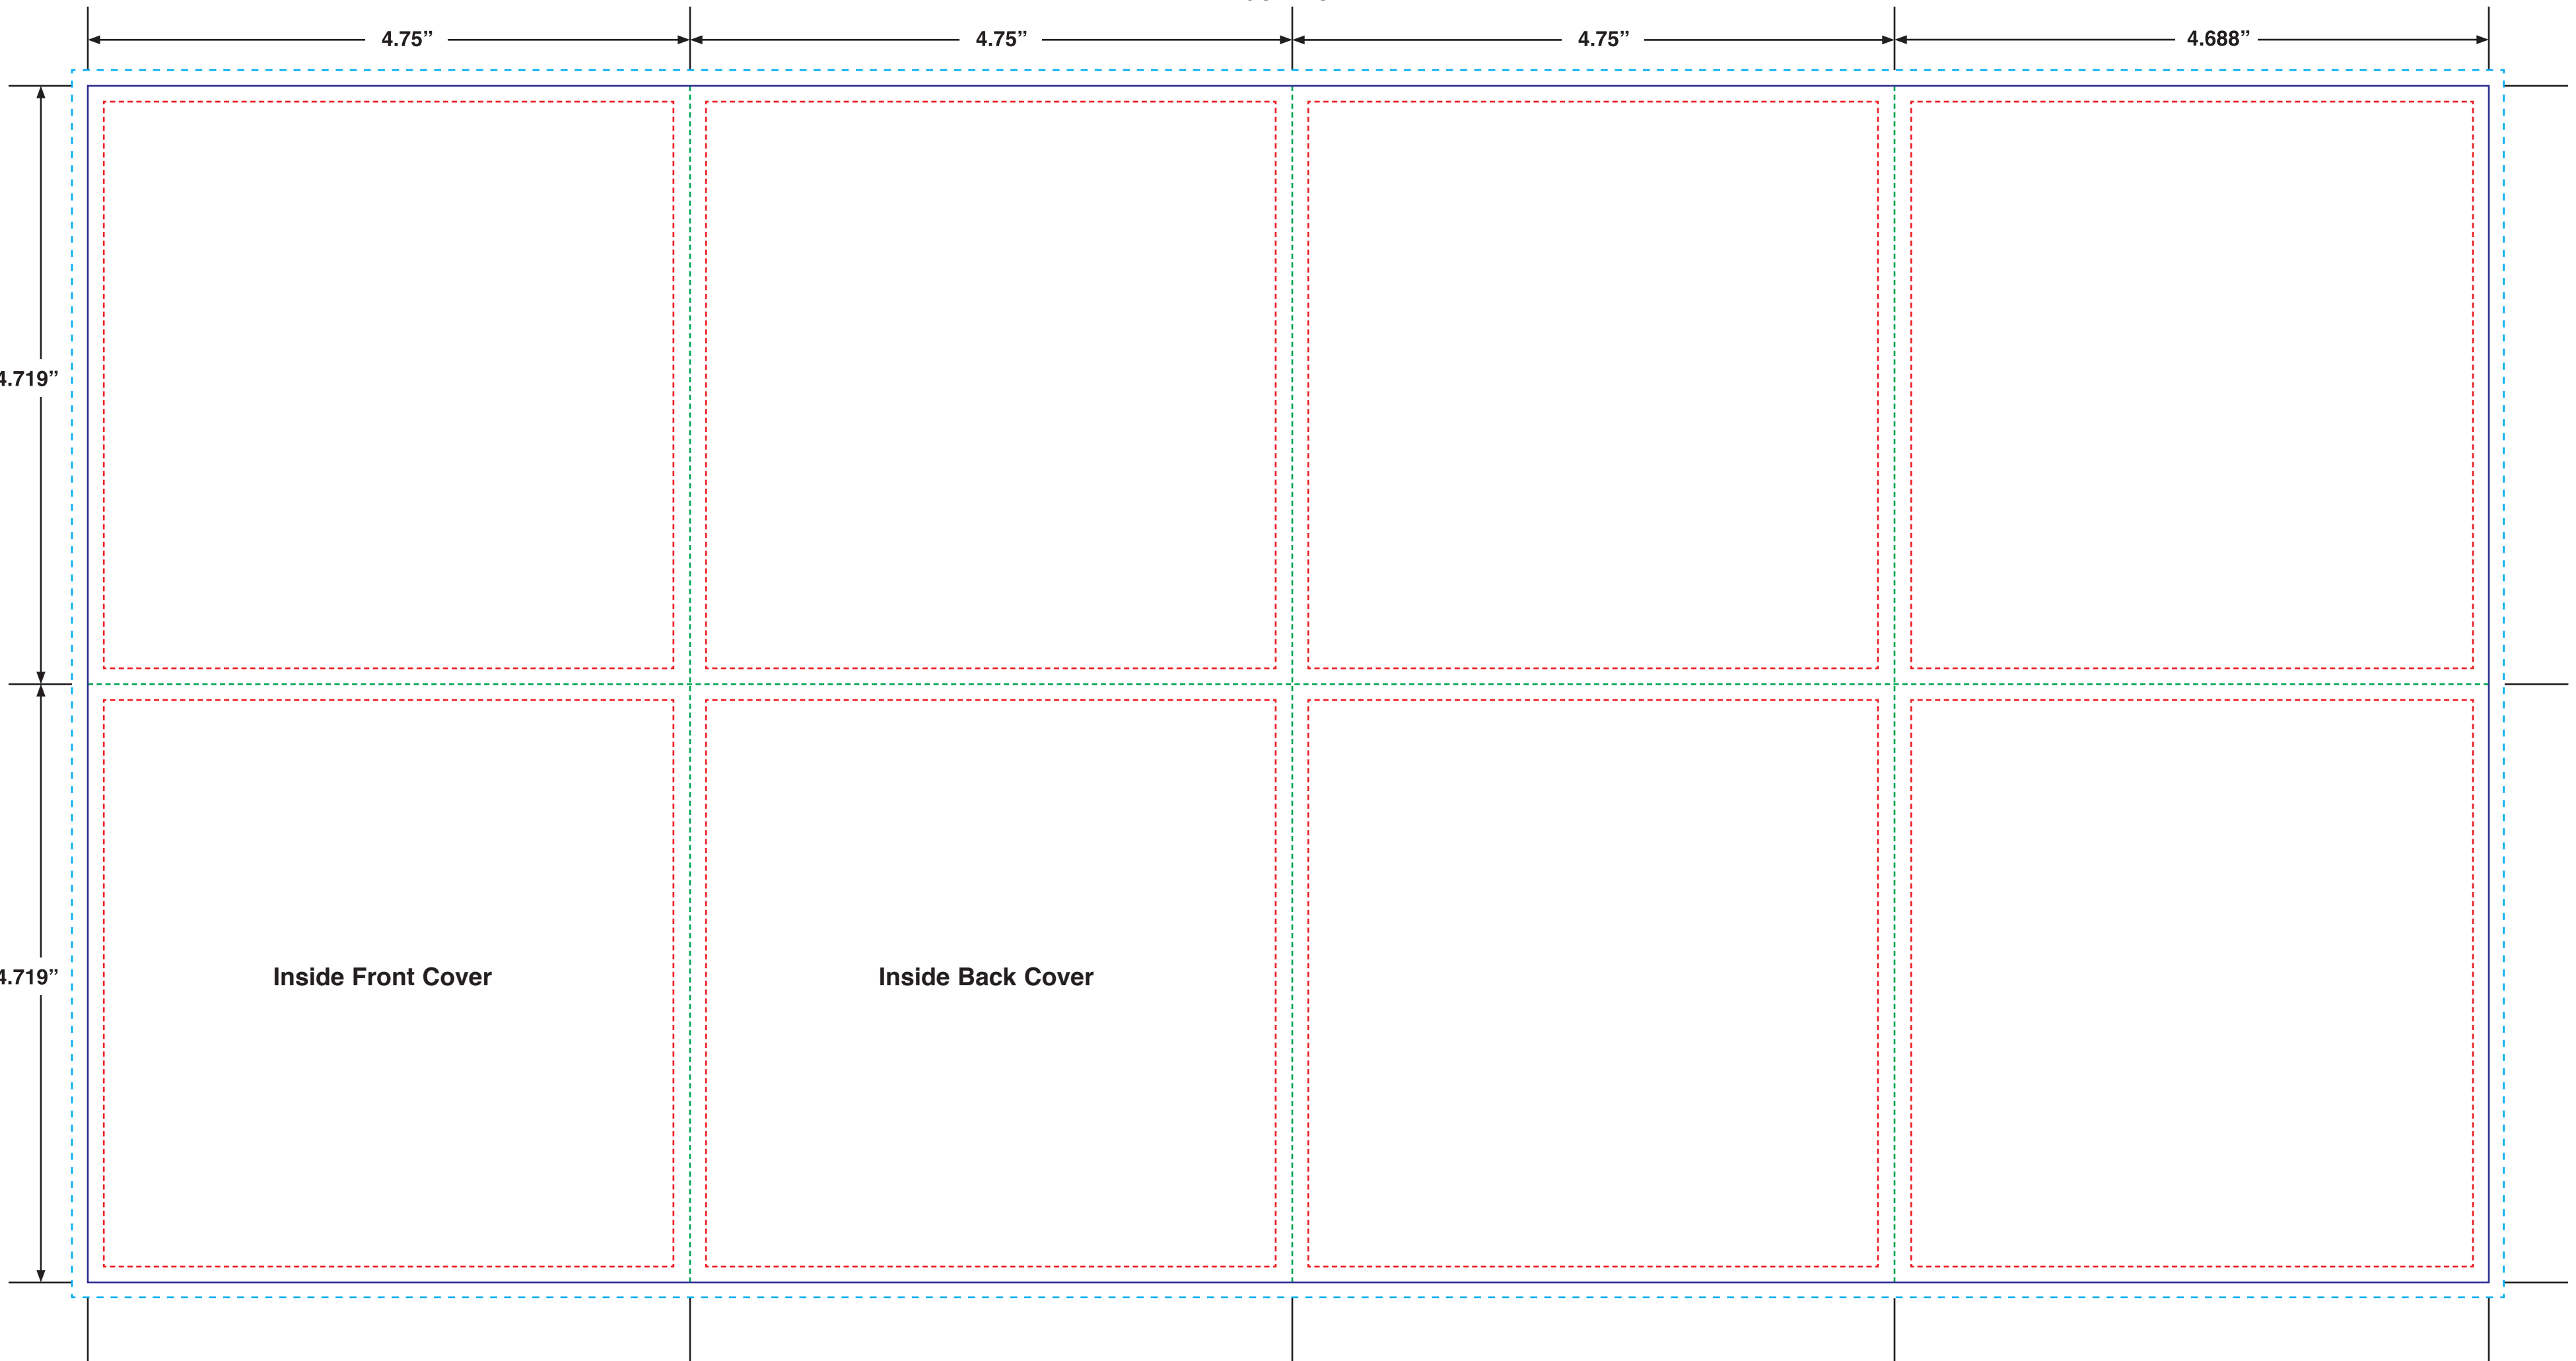

Front View

4.688"

4.75"

4.75"

4.75"

4.719"

4.719"

Back Cover

Front Cover

Coral Graphics

Coral Graphics · 4700 Commerce Crossings Drive
Louisville, KY 40229 · Tel: (502) 962-5466 · Fax: (502) 962-9023

Customer:
Design#: CL131
Blank Size: 18.938" x 9.438"
Final Size: 4.75" x 4.719"
Style: 16 page CD right-angle parallel folder
Stock: *ask
Multi-Die#:
Project:
Date: 8/25/17

LEGEND:

- Trim ———
- Safety - - - - -
- Bleed - · - · -
- Fold - · - · -
- Score - · - · -

*All lines may or may not be included in this template depending on the final structure.

Back View

4.75"

4.75"

4.75"

4.688"

4.719"

4.719"

Inside Front Cover

Inside Back Cover