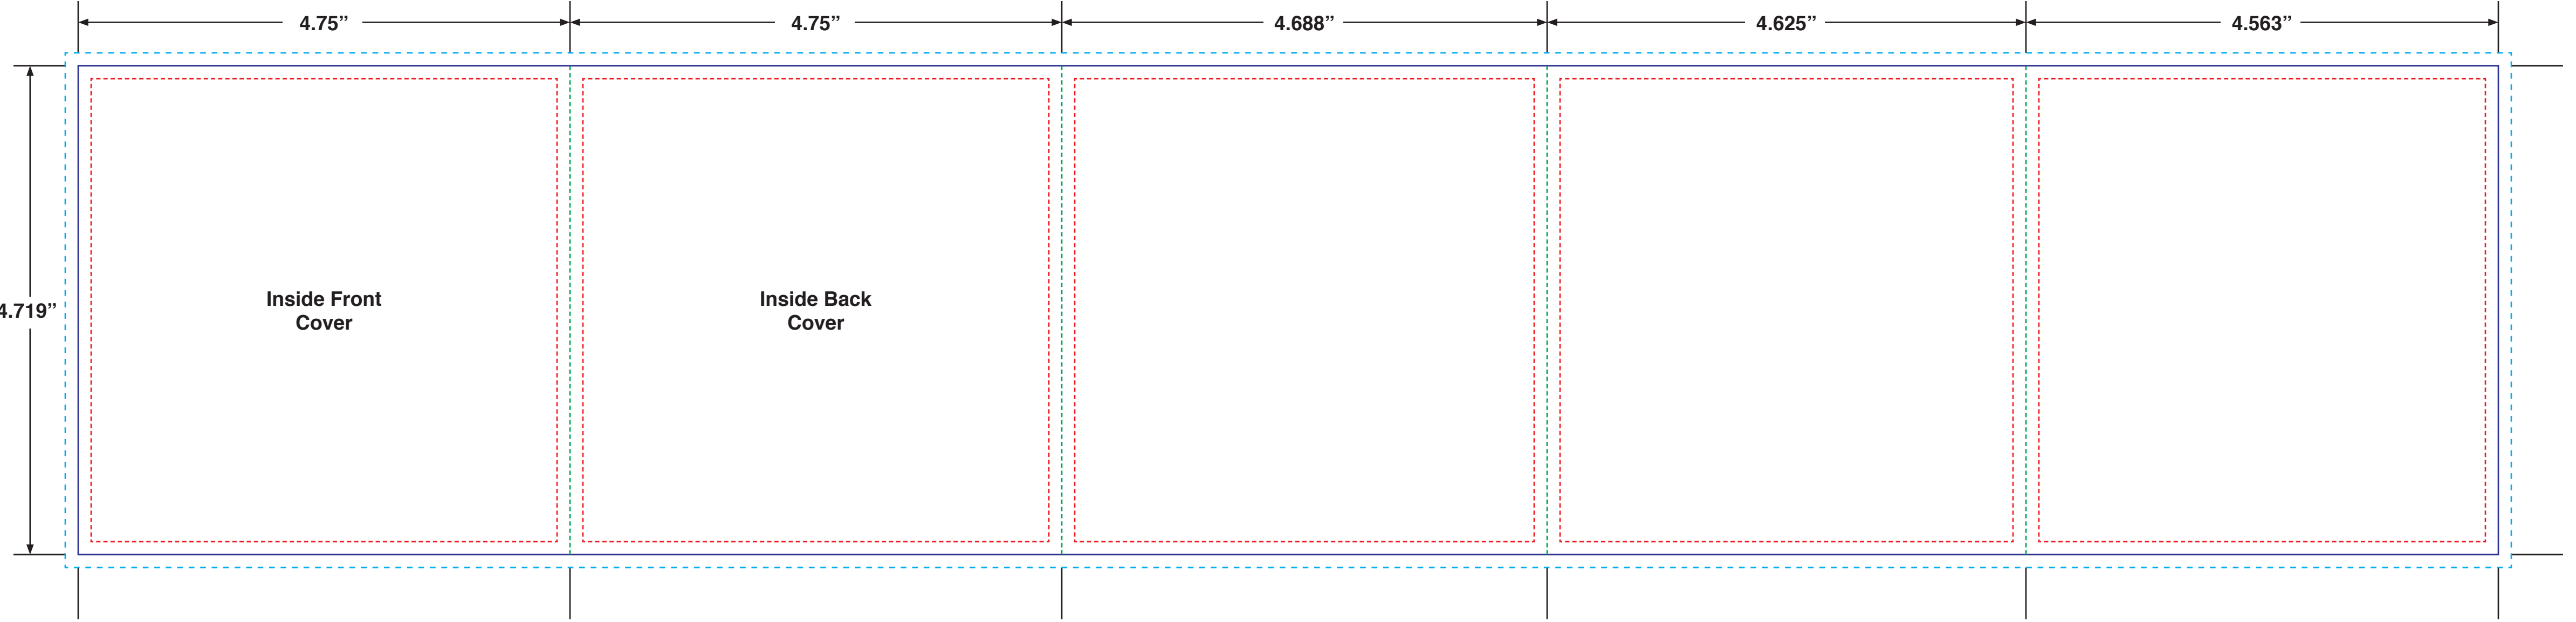

Front view

4.563"

4.625"

4.688"

4.75"

4.75"

4.719"

Back Cover

Front Cover

Coral Graphics

Coral Graphics • 4700 Commerce Crossings Drive
Louisville, KY 40229 • Tel: (502) 962-5466 • Fax: (502) 962-9023

Customer: _____
Design#: CL126
Blank Size: 23.375" x 4.719"
Final Size: 4.75" x 4.719"
Style: 10 page CD roll-folder
Stock: ask
Multi-Die#: _____
Project: _____
Date: 8/25/17

LEGEND:
Trim ————
Safety - - - - -
Bleed - - - - -
Fold - - - - -
Score - - - - -
**All lines may or may not be included in this template depending on the final structure.*

Back view

4.75"

4.75"

4.688"

4.625"

4.563"

4.719"

Inside Front
Cover

Inside Back
Cover