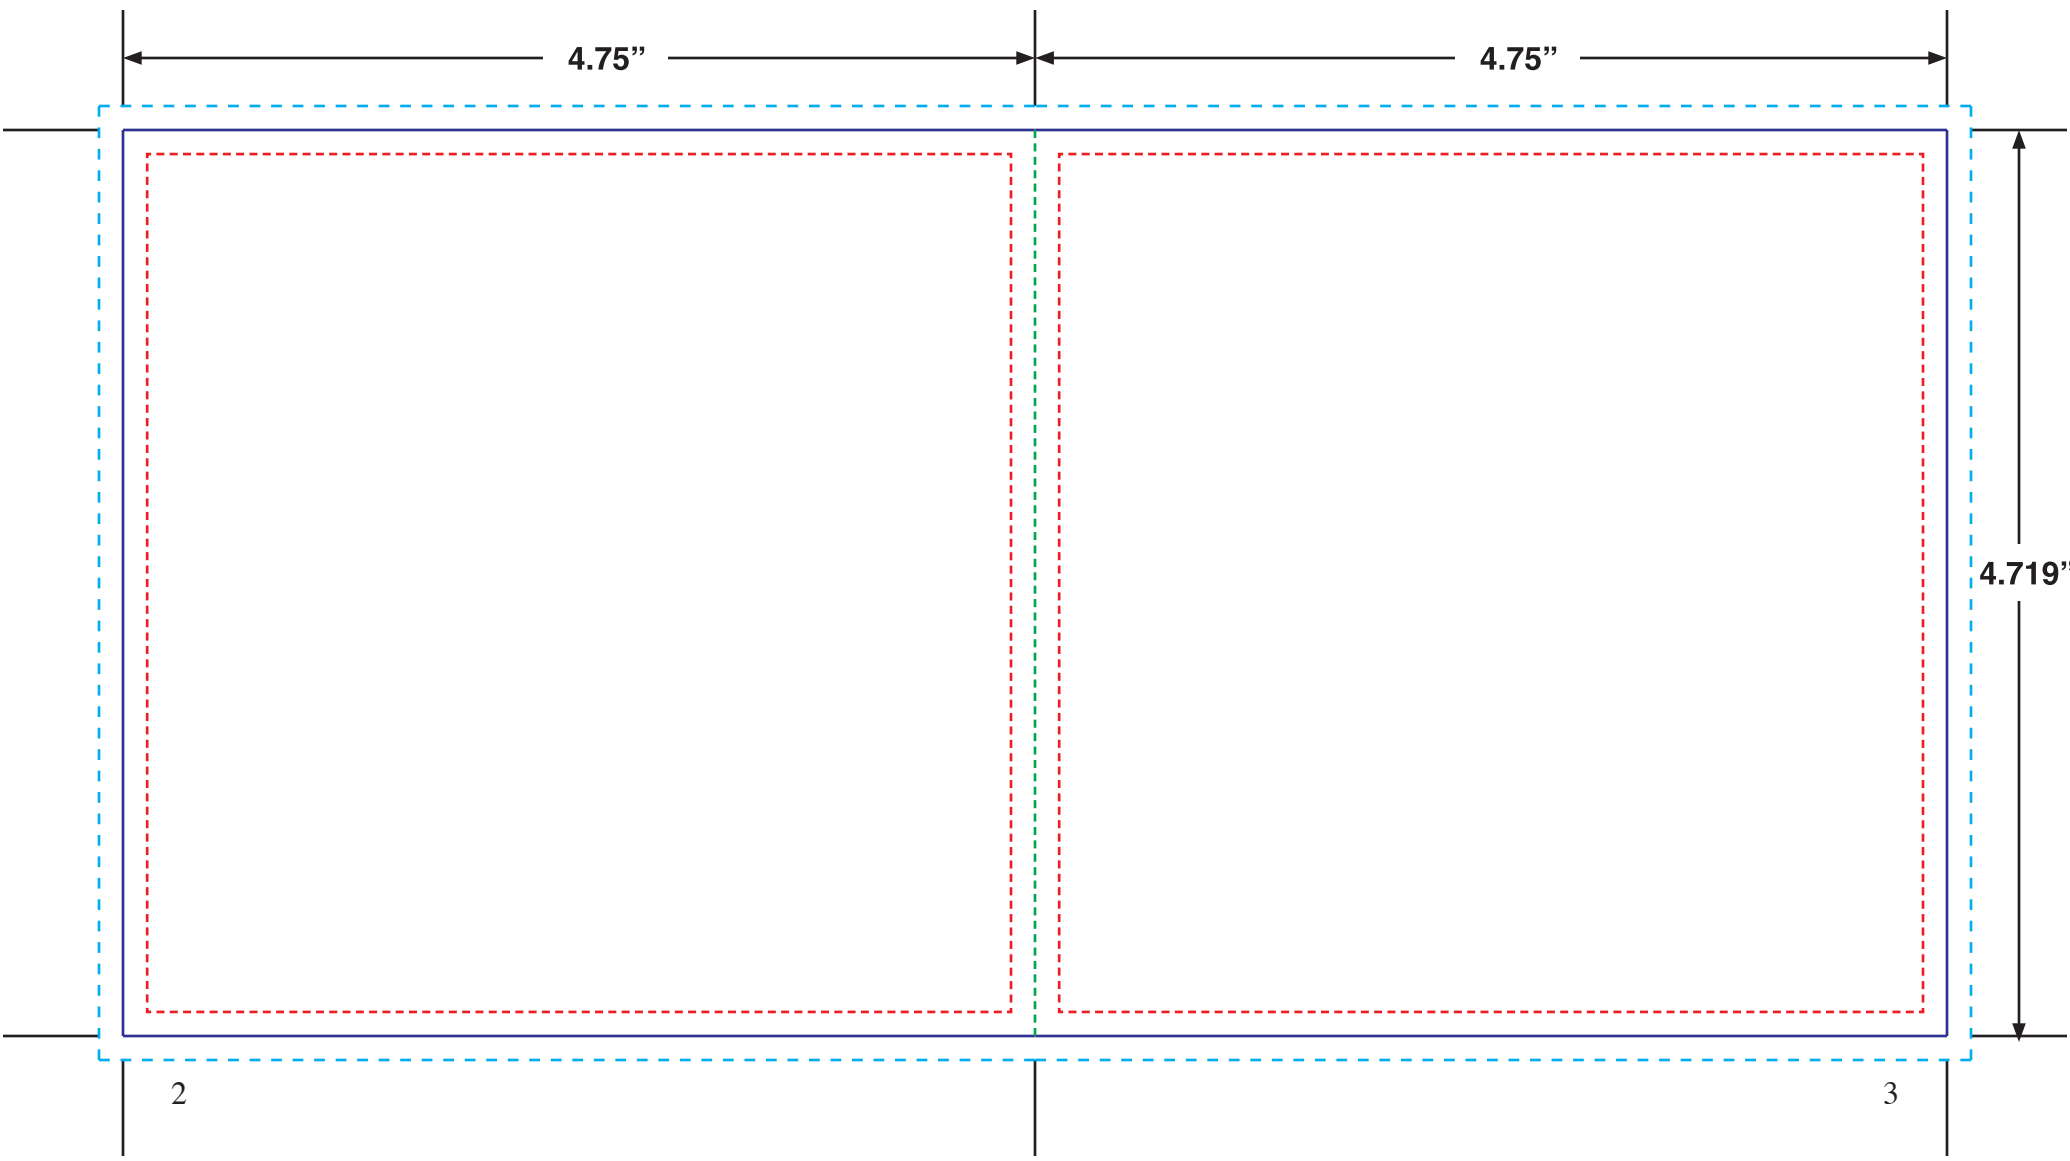

LEGEND:

Trim ————

Safety - - - - -

Bleed - - - - -

Fold - - - - -

Score - - - - -

**All lines may or may not be included in this template depending on the final structure.*

4.75"

4.75"

4.719"

2

3

4.75''

4